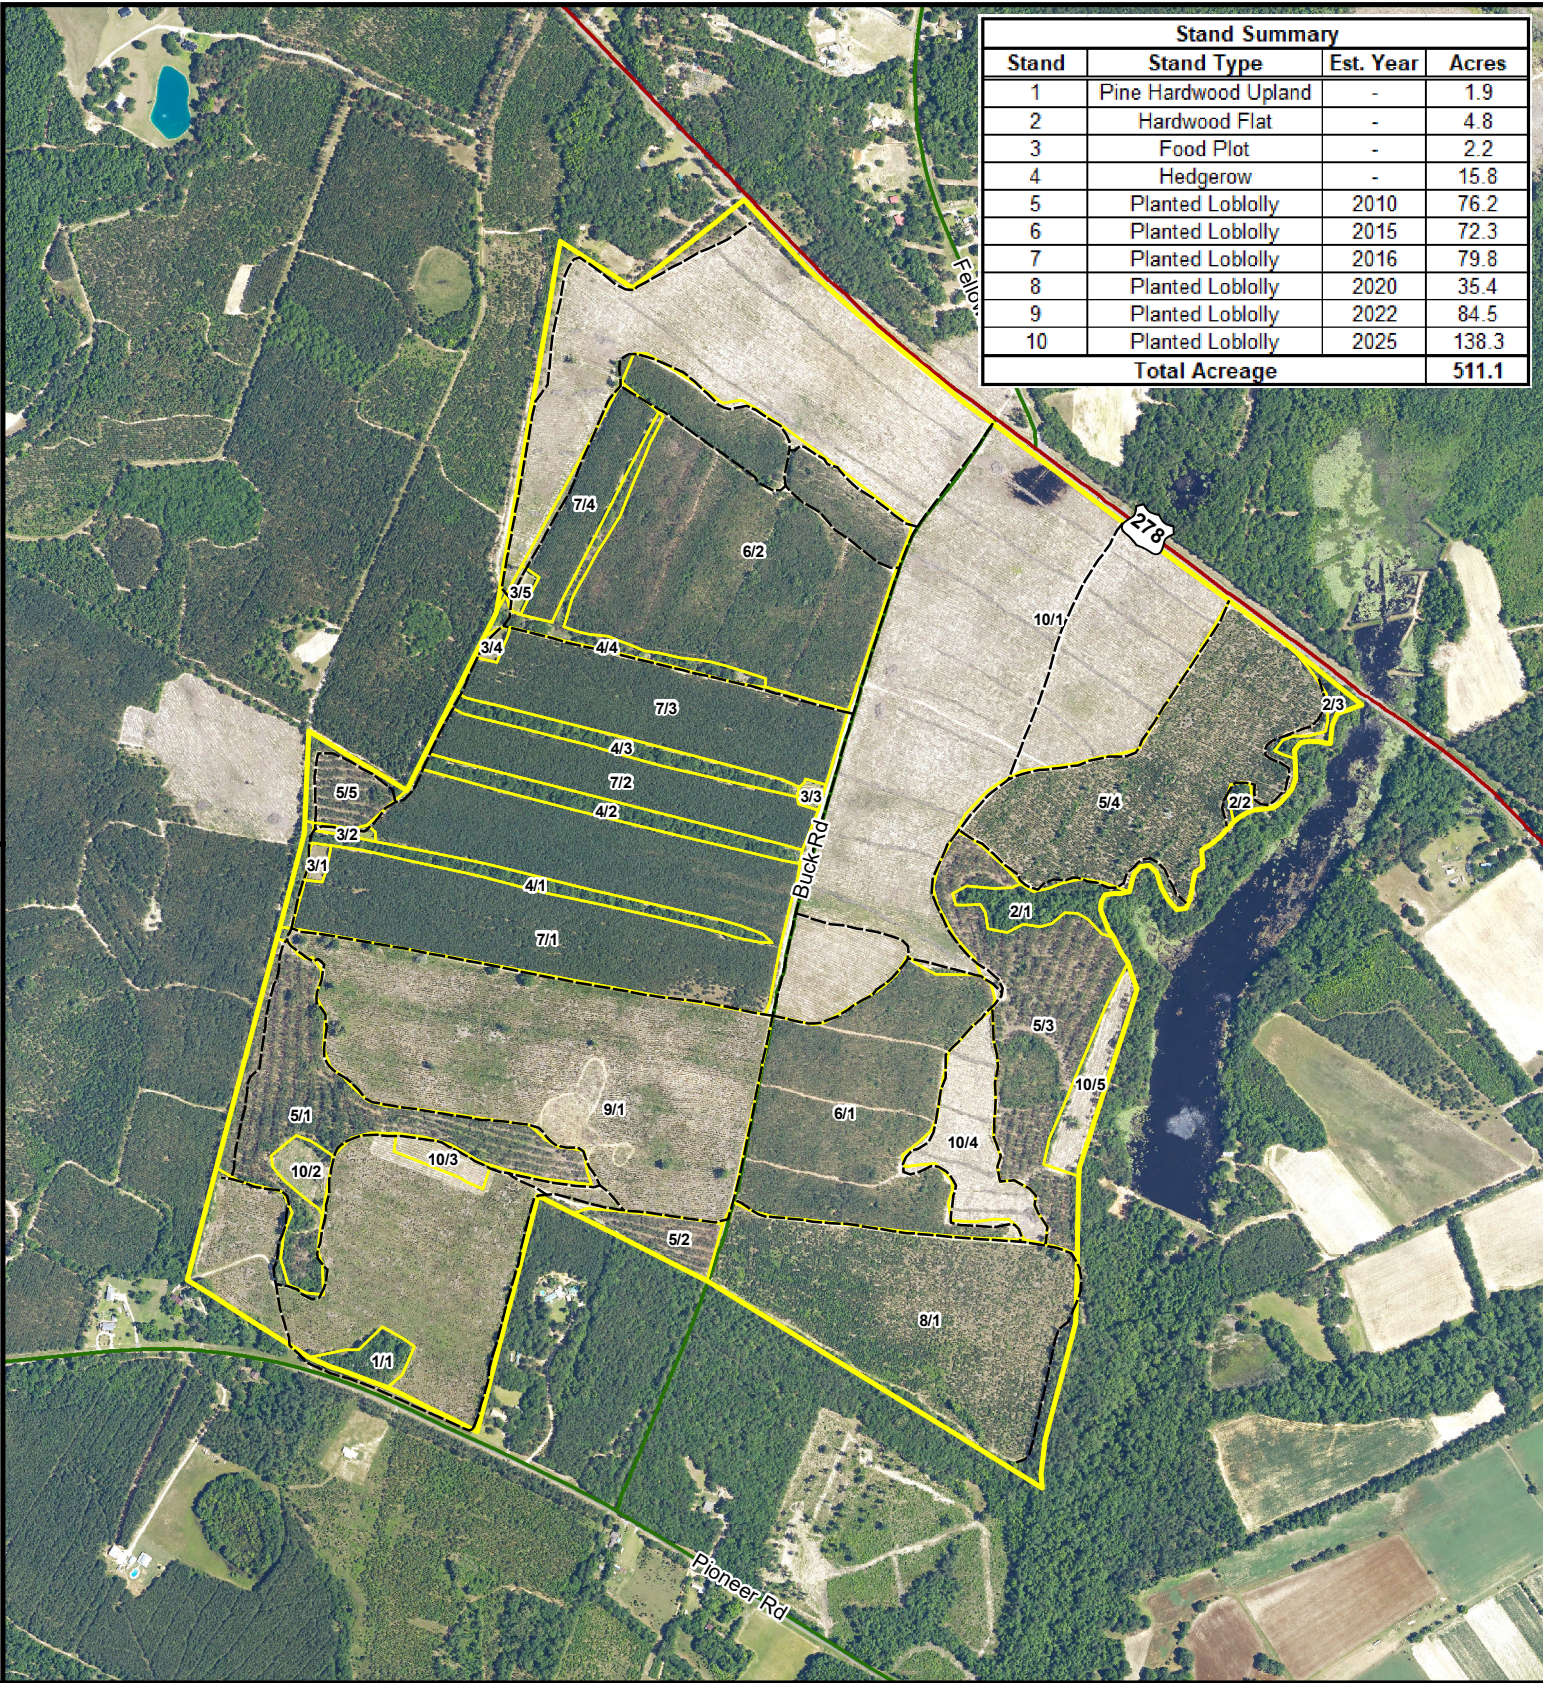

Stand Summary			
Stand	Stand Type	Est. Year	Acres
1	Pine Hardwood Upland	-	1.9
2	Hardwood Flat	-	4.8
3	Food Plot	-	2.2
4	Hedgerow	-	15.8
5	Planted Loblolly	2010	76.2
6	Planted Loblolly	2015	72.3
7	Planted Loblolly	2016	79.8
8	Planted Loblolly	2020	35.4
9	Planted Loblolly	2022	84.5
10	Planted Loblolly	2025	138.3
Total Acreage			511.1

Legend

- Access Roads
- Stand Delineation
- Buck Road Farm Boundary

Stand Map
 Buck Road Farm
 511.1 +/- GIS Acres
 Barnwell County, SC
 Date: 2/4/2026
 2025 Aerial Imagery