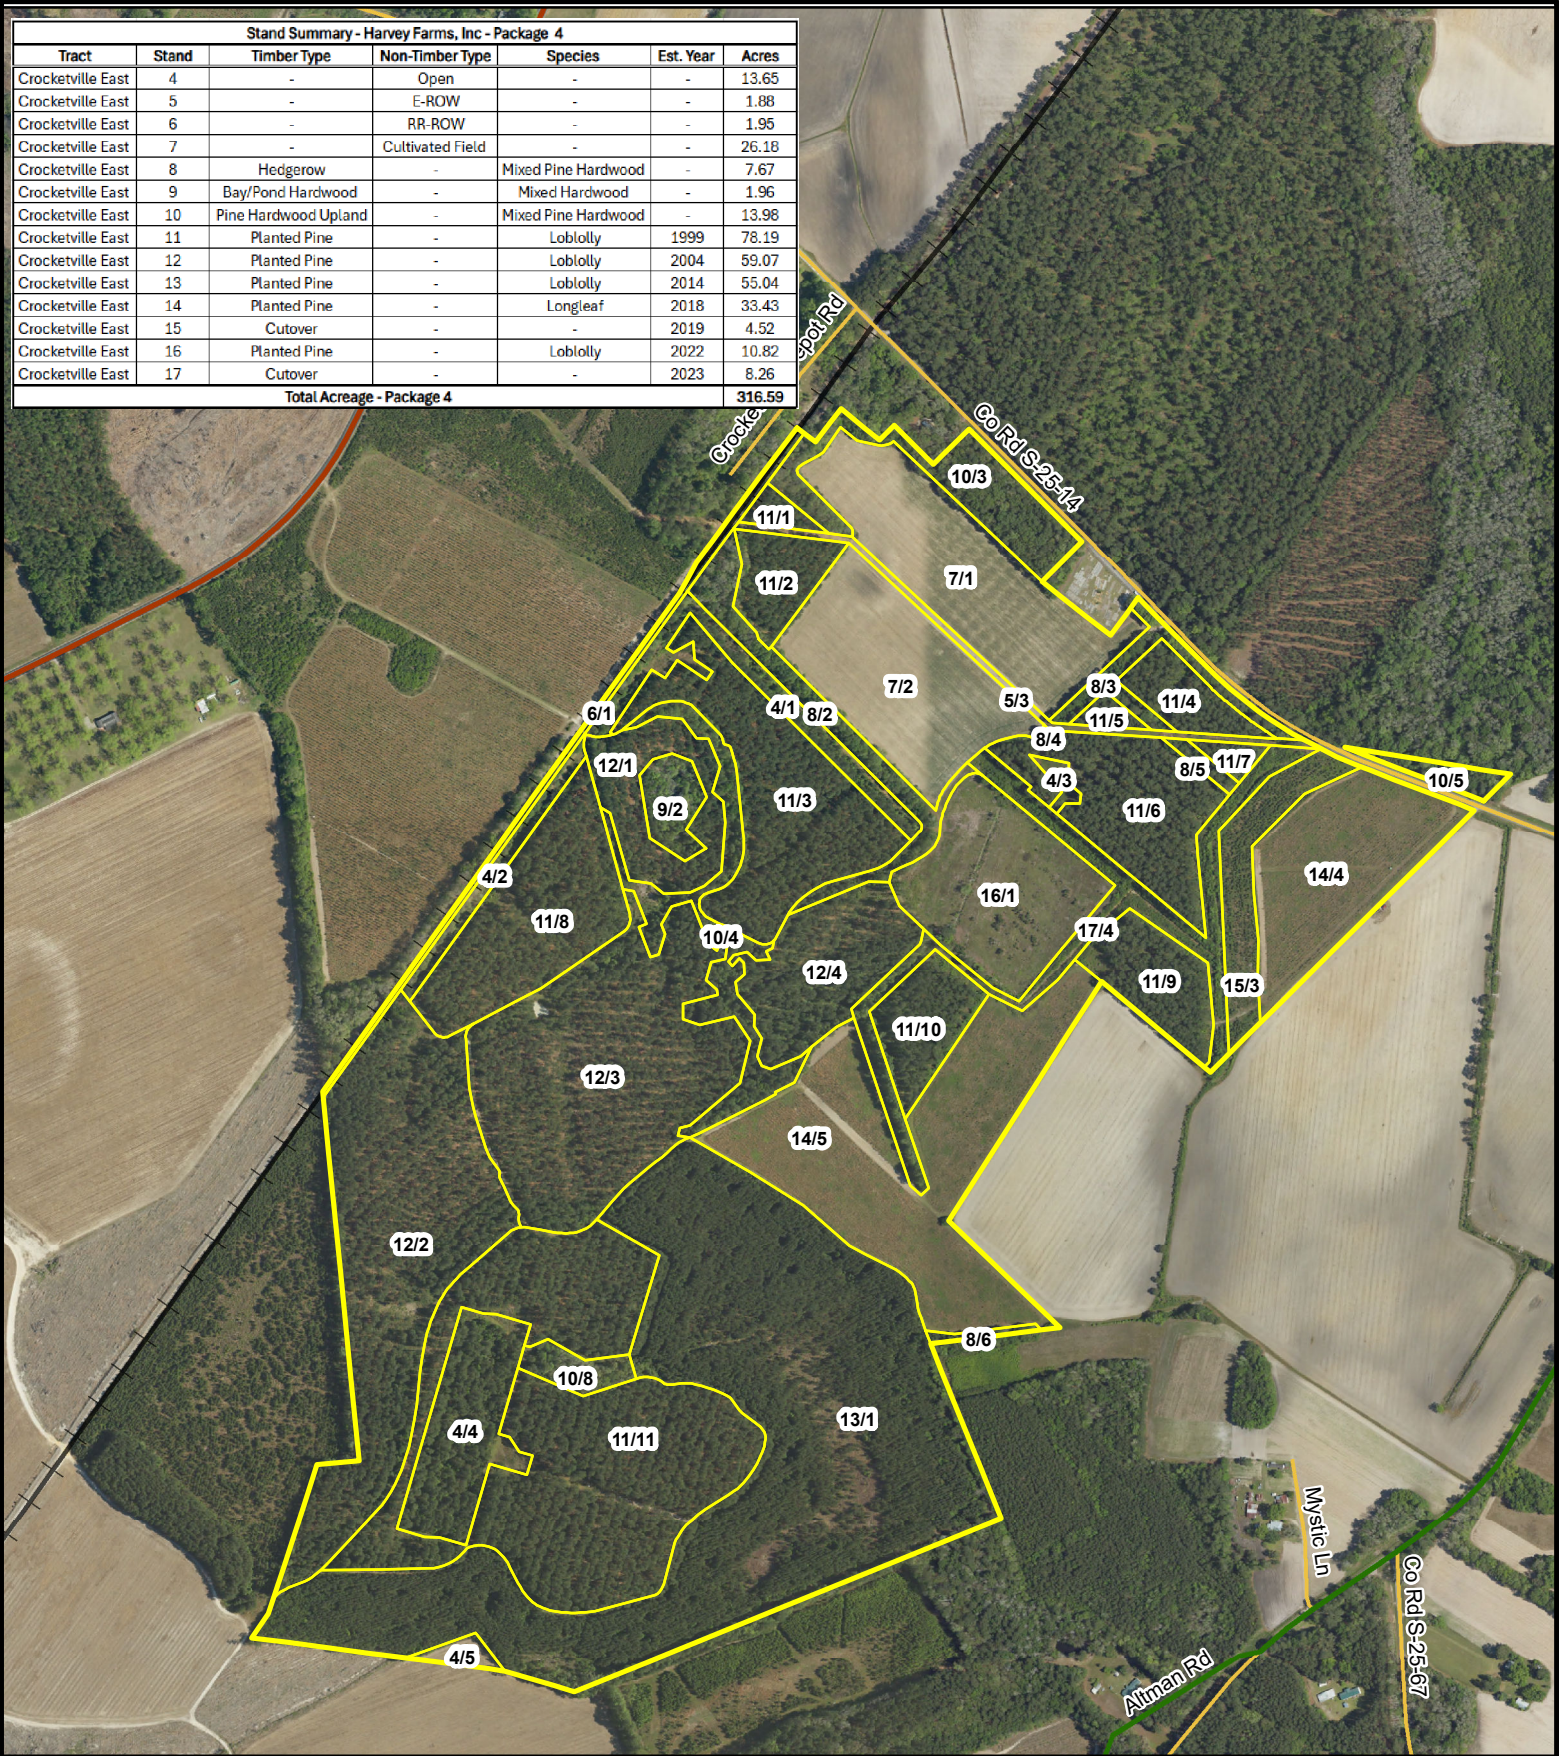

Stand Summary - Harvey Farms, Inc - Package 4

Tract	Stand	Timber Type	Non-Timber Type	Species	Est. Year	Acres
Crocketville East	4	-	Open	-	-	13.65
Crocketville East	5	-	E-ROW	-	-	1.88
Crocketville East	6	-	RR-ROW	-	-	1.95
Crocketville East	7	-	Cultivated Field	-	-	26.18
Crocketville East	8	Hedgerow	-	Mixed Pine Hardwood	-	7.67
Crocketville East	9	Bay/Pond Hardwood	-	Mixed Hardwood	-	1.96
Crocketville East	10	Pine Hardwood Upland	-	Mixed Pine Hardwood	-	13.98
Crocketville East	11	Planted Pine	-	Loblolly	1999	78.19
Crocketville East	12	Planted Pine	-	Loblolly	2004	59.07
Crocketville East	13	Planted Pine	-	Loblolly	2014	55.04
Crocketville East	14	Planted Pine	-	Longleaf	2018	33.43
Crocketville East	15	Cutover	-	-	2019	4.52
Crocketville East	16	Planted Pine	-	Loblolly	2022	10.82
Crocketville East	17	Cutover	-	-	2023	8.26
Total Acreage - Package 4						316.59

Exhibit E

Crocketville Farms
 East with Dove Field
 Hampton County, SC
 Date: 1/24/2025
 2023 Aerial Imagery