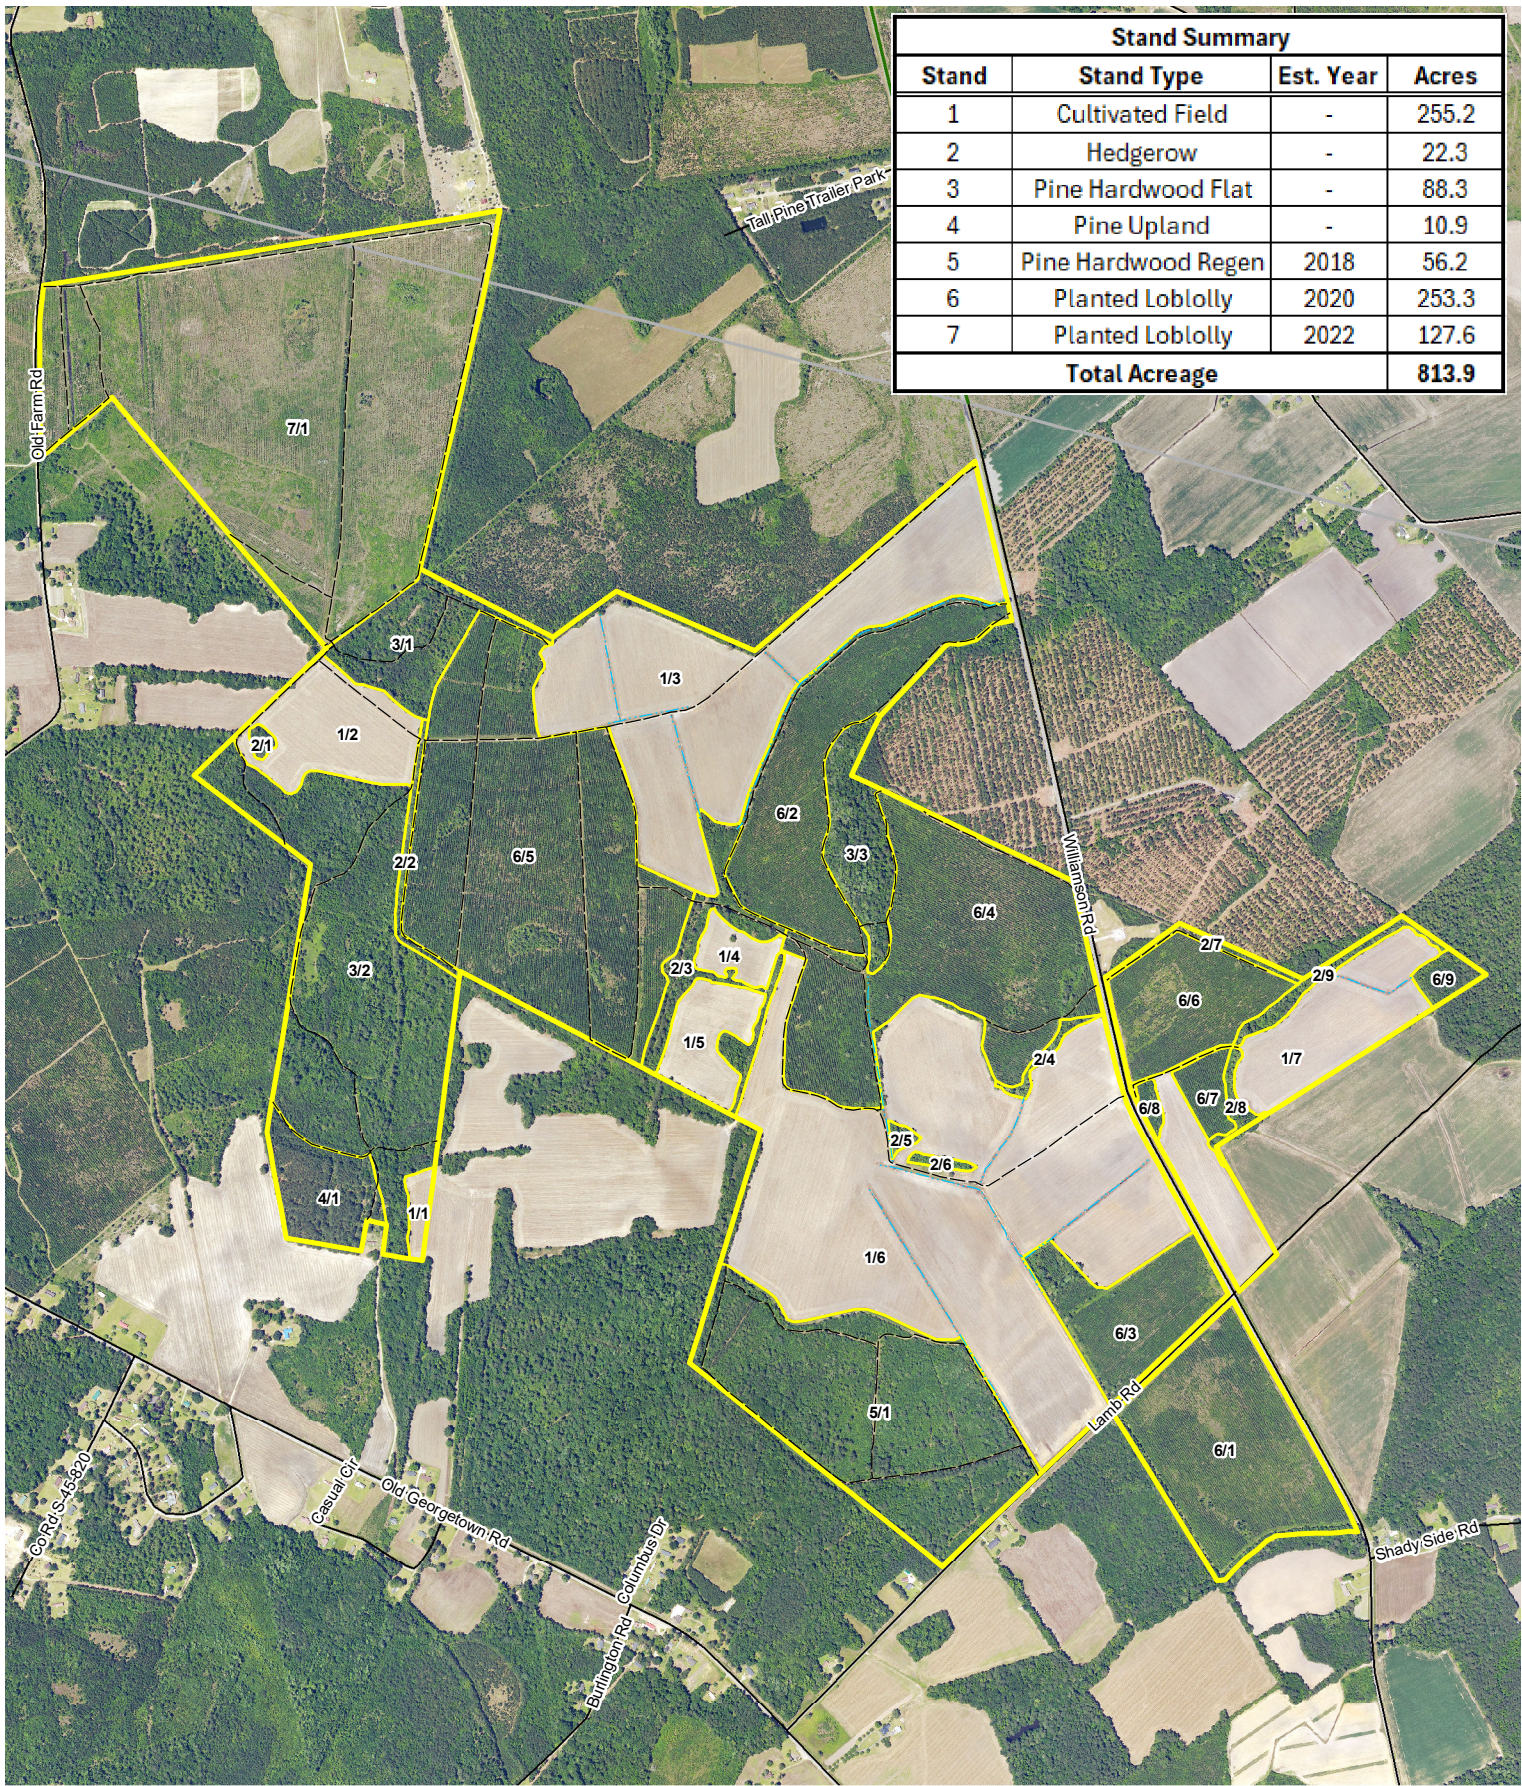

Stand Summary			
Stand	Stand Type	Est. Year	Acres
1	Cultivated Field	-	255.2
2	Hedgerow	-	22.3
3	Pine Hardwood Flat	-	88.3
4	Pine Upland	-	10.9
5	Pine Hardwood Regen	2018	56.2
6	Planted Loblolly	2020	253.3
7	Planted Loblolly	2022	127.6
<b>Total Acreage</b>			<b>813.9</b>

Legend	
	Access Road
	Drainage Ditch
	Stand Delineation
	Hobcaw Indiantown Boundary

Stand Map  
Hobcaw Indiantown Plantation  
813.9 +/- Acres  
Williamsburg & Florence County, SC  
Date: 12/18/2025  
2025 Aerial Imagery