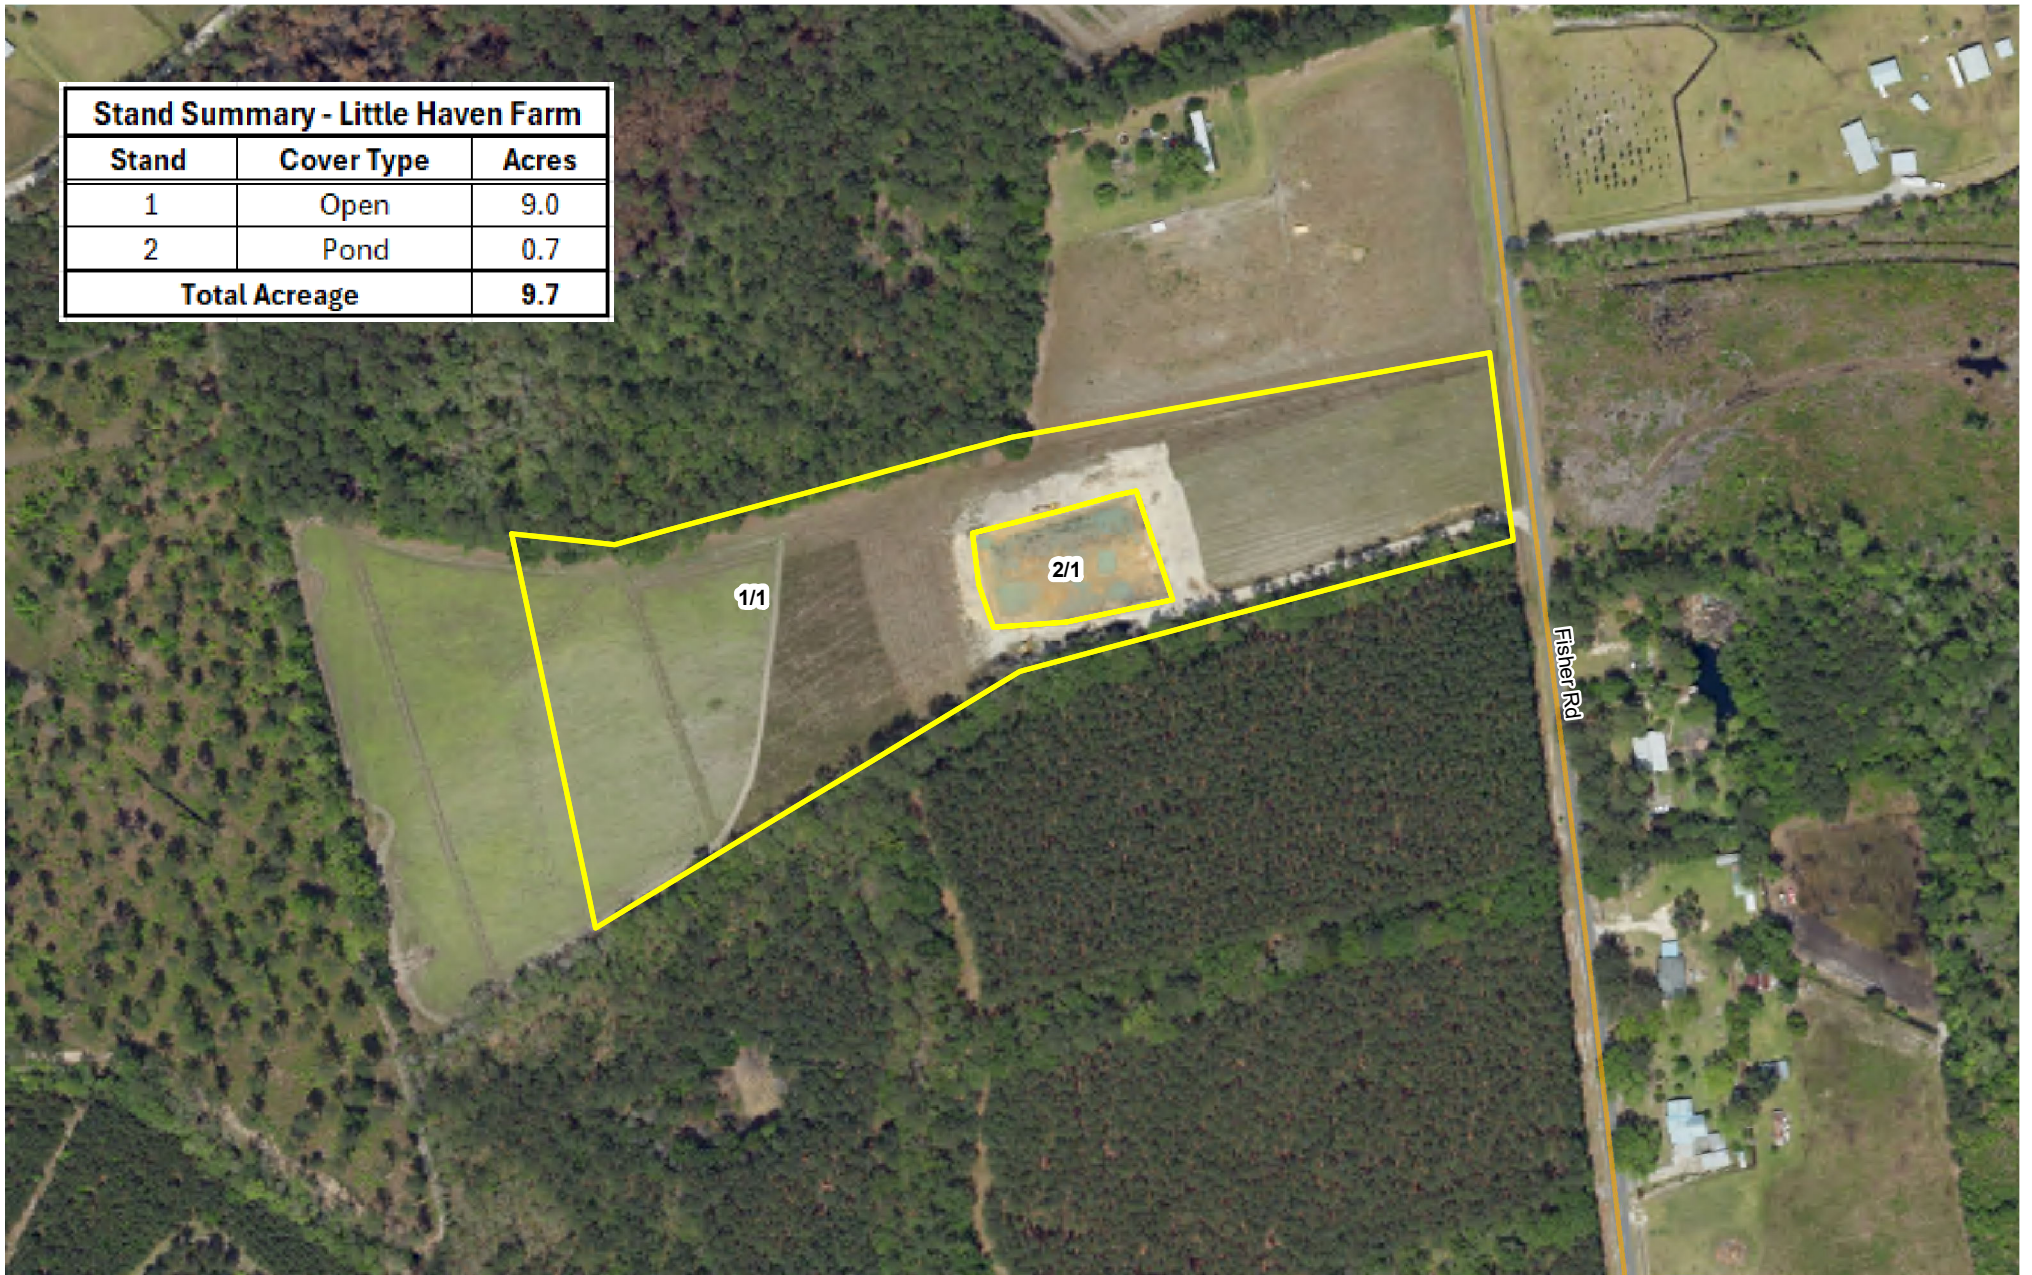

Stand Summary - Little Haven Farm		
Stand	Cover Type	Acres
1	Open	9.0
2	Pond	0.7
Total Acreage		9.7

Stand Map
 Little Haven Farm
 9.75 +/- Plat Acres
 9.7 +/- GIS Acres
 Hampton County, SC
 Date: 2/24/2025
 2023 Aerial Photography