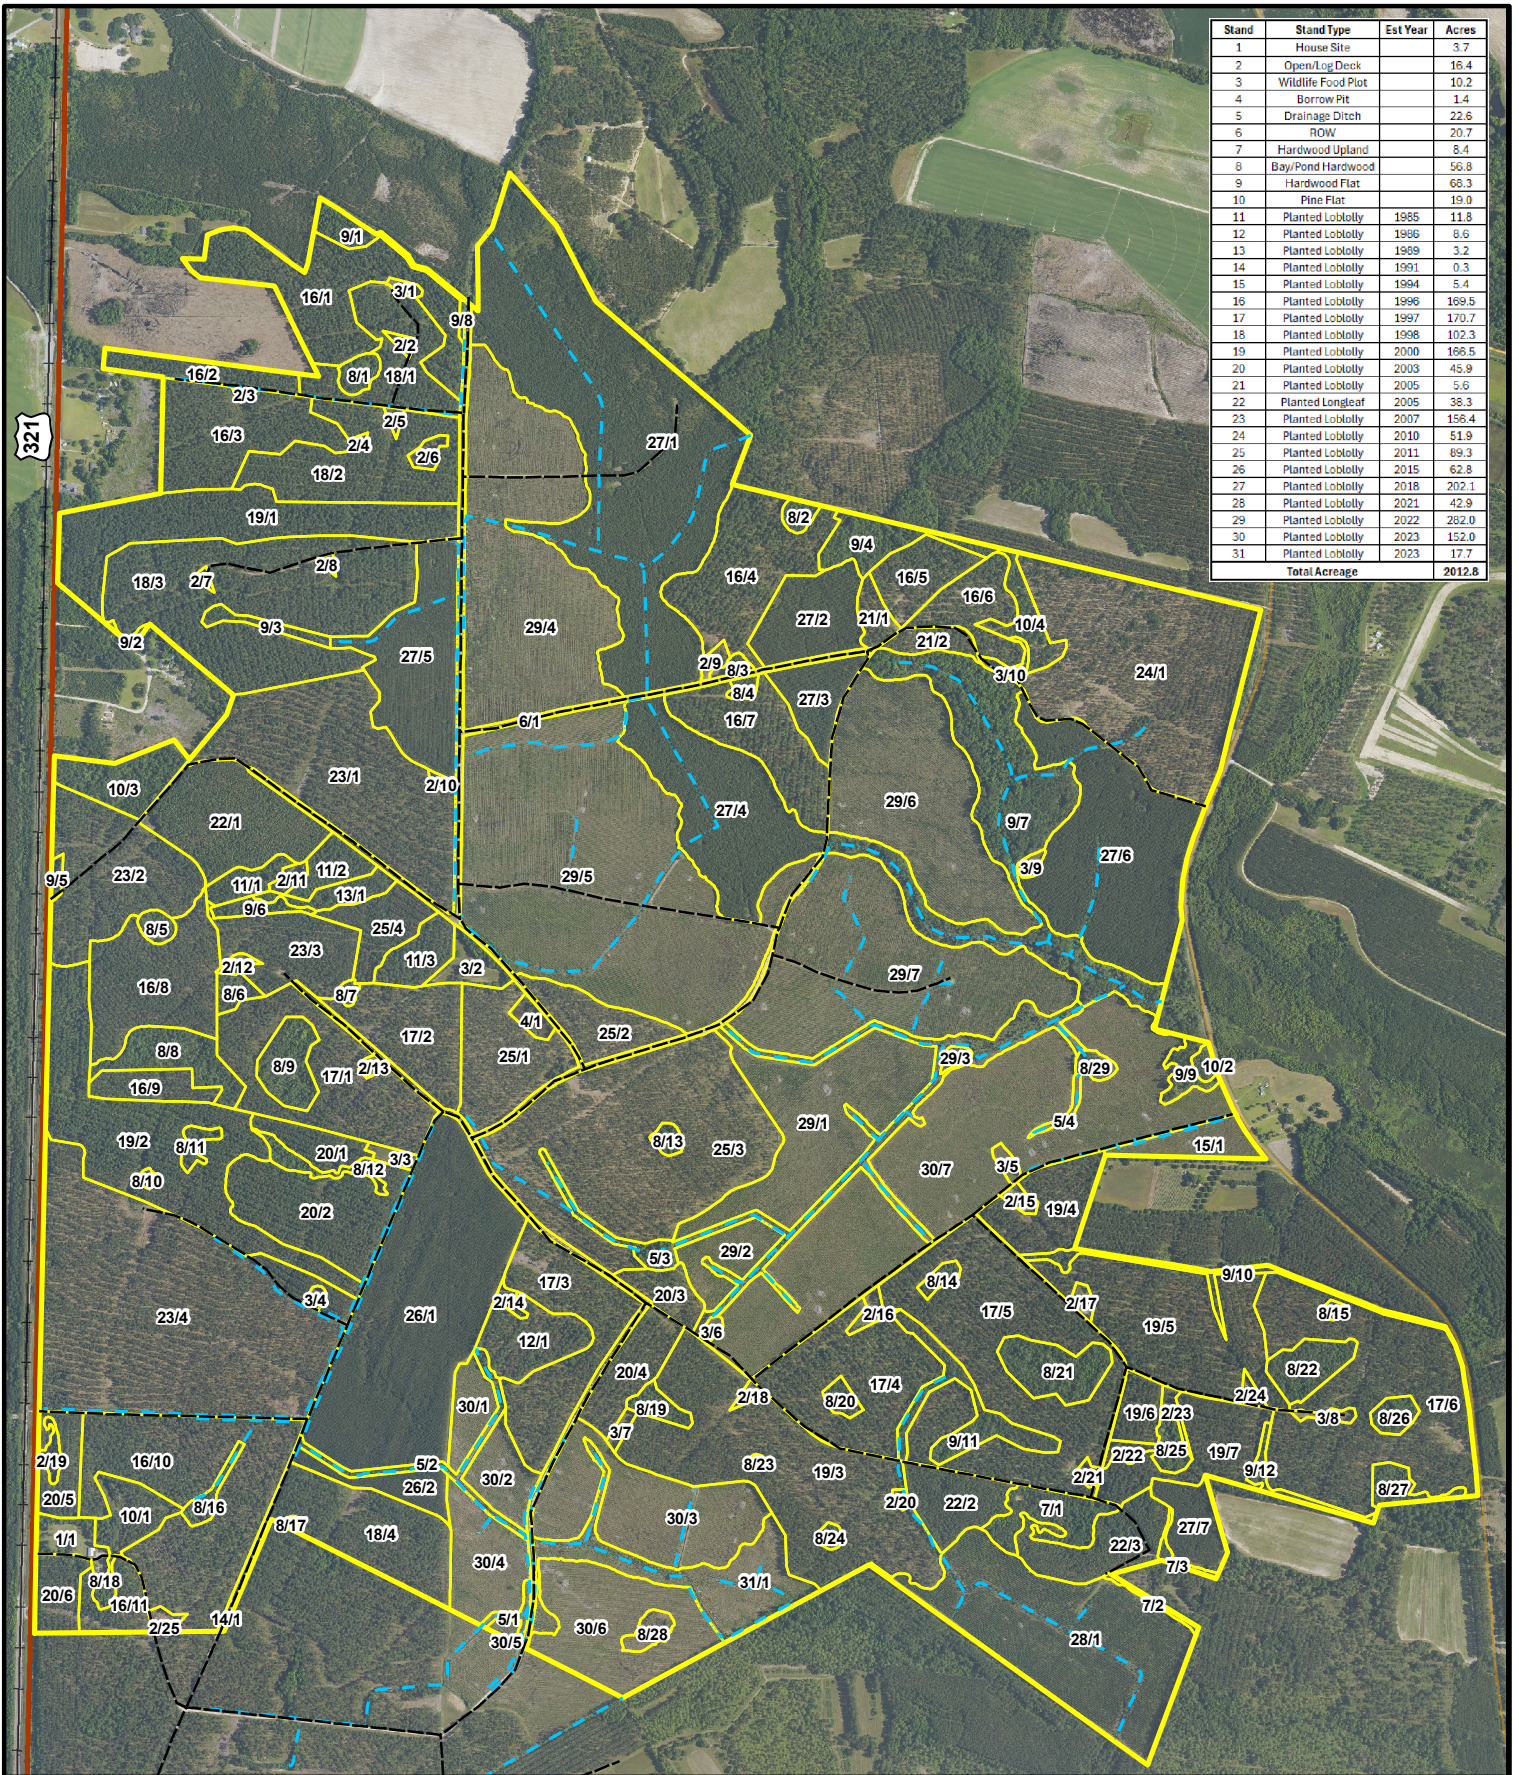

Stand	Stand Type	Est Year	Acres
1	House Site		3.7
2	Open/Log Deck		16.4
3	Wildlife Food Plot		10.2
4	Borrow Pit		1.4
5	Drainage Ditch		22.6
6	ROW		20.7
7	Hardwood Upland		8.4
8	Bay/Pond Hardwood		56.8
9	Hardwood Flat		66.3
10	Pine Flat		19.0
11	Planted Loblolly	1985	11.8
12	Planted Loblolly	1986	8.6
13	Planted Loblolly	1989	3.2
14	Planted Loblolly	1991	0.3
15	Planted Loblolly	1994	5.4
16	Planted Loblolly	1996	169.5
17	Planted Loblolly	1997	170.7
18	Planted Loblolly	1998	102.3
19	Planted Loblolly	2000	166.5
20	Planted Loblolly	2003	45.9
21	Planted Loblolly	2005	5.6
22	Planted Longleaf	2005	38.3
23	Planted Loblolly	2007	156.4
24	Planted Loblolly	2010	51.9
25	Planted Loblolly	2011	89.3
26	Planted Loblolly	2015	62.8
27	Planted Loblolly	2018	202.1
28	Planted Loblolly	2021	42.9
29	Planted Loblolly	2022	282.0
30	Planted Loblolly	2023	152.0
31	Planted Loblolly	2023	17.7
Total Acreage			2012.8

Legend

- Access Road
- Drainage Ditch
- Stand Delineation
- North Hendrix Boundary

Stand Map
 North Hendrix Tract
 2012.8 +/- GIS Acres
 Hampton County, SC
 Date: 3/24/2026
 2025 Aerial Imagery