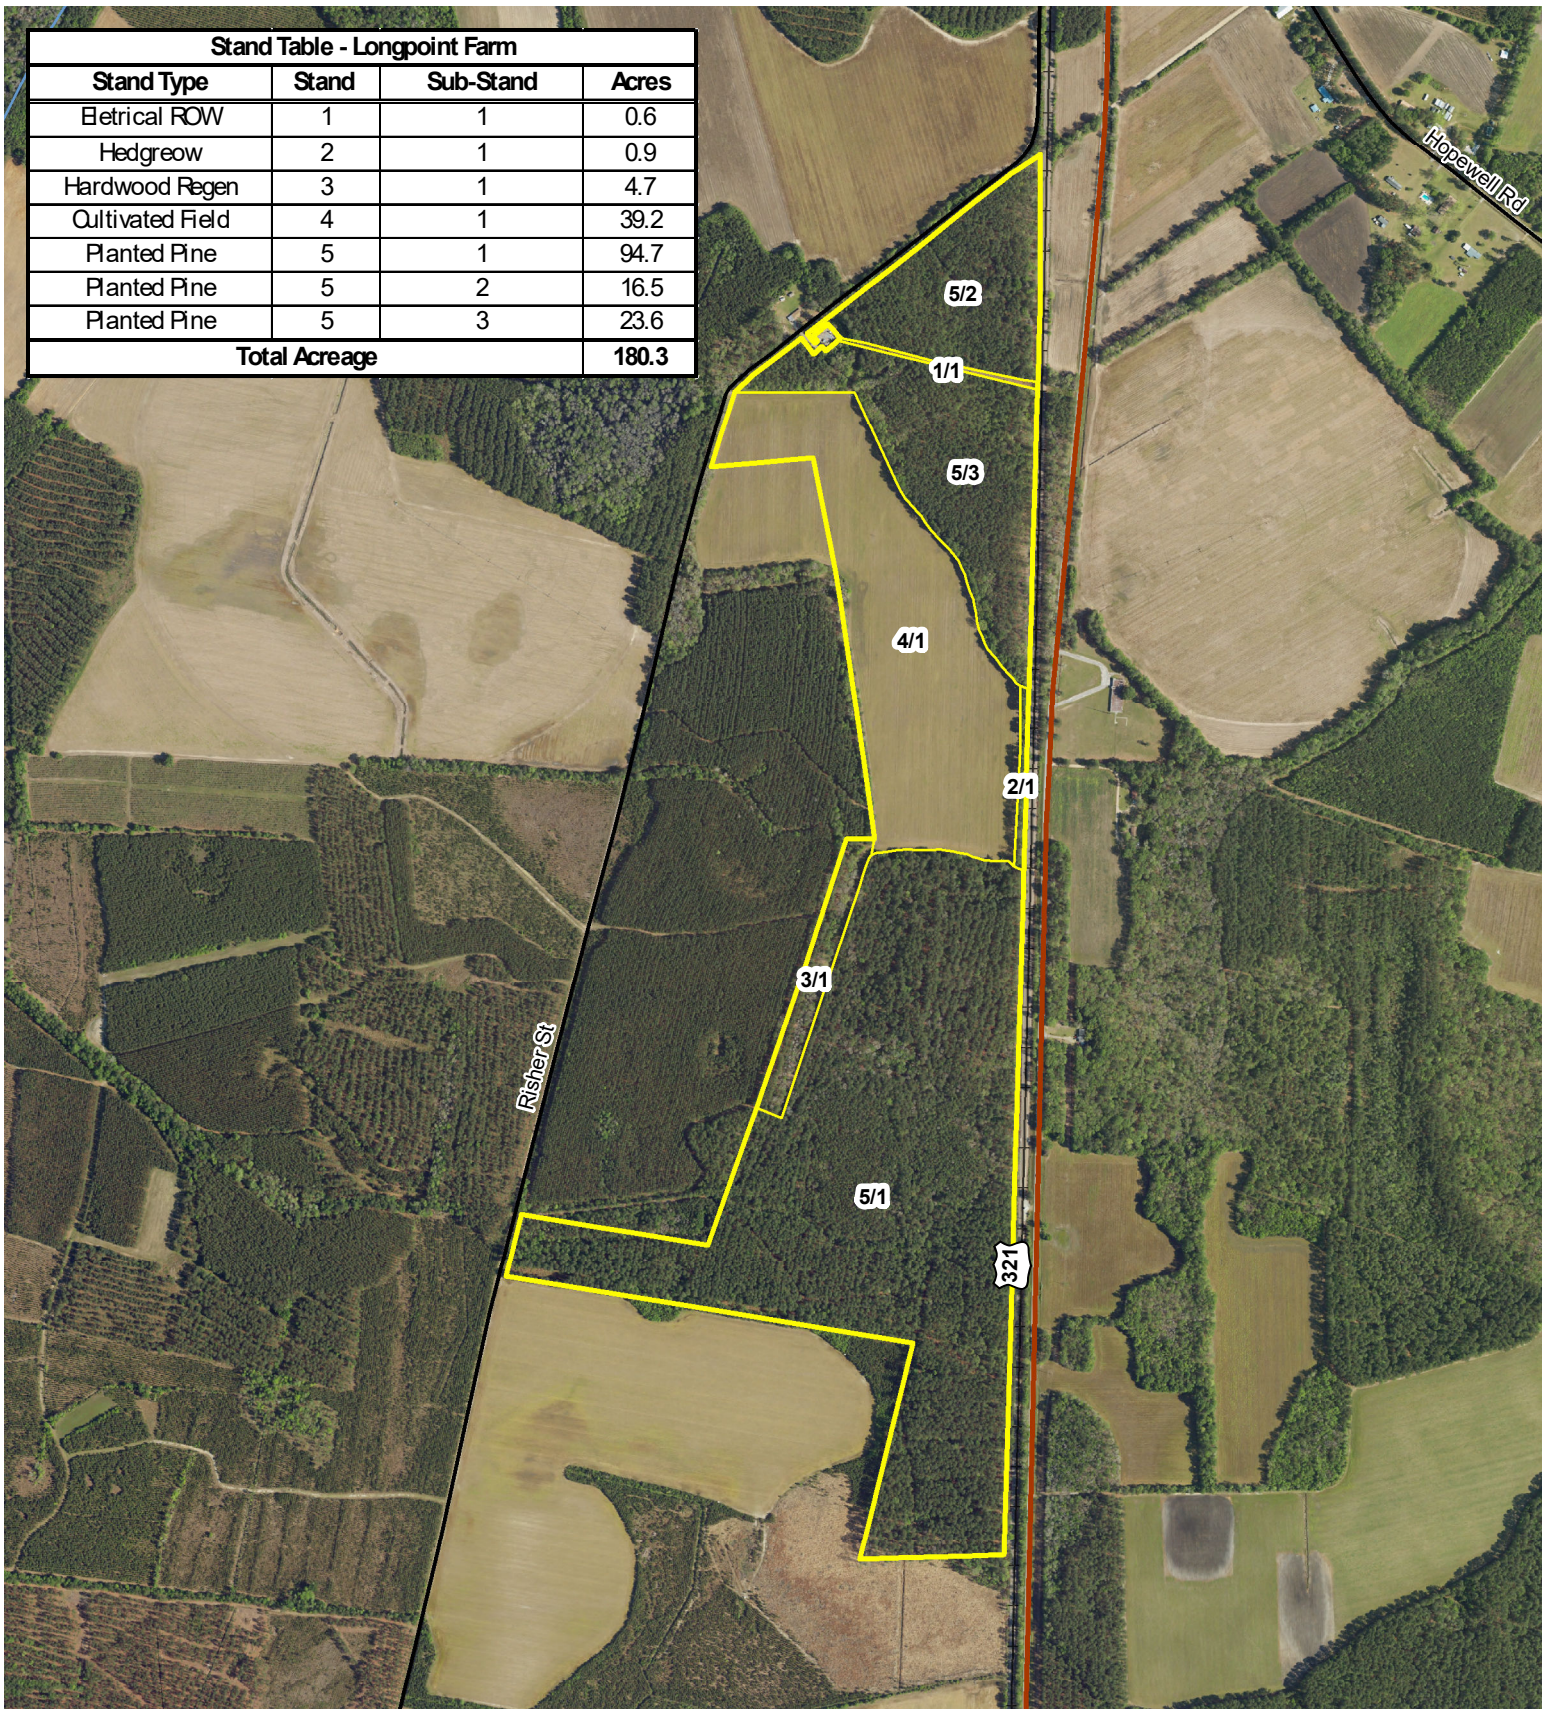

Stand Table - Longpoint Farm			
Stand Type	Stand	Sub-Stand	Acres
Electrical ROW	1	1	0.6
Hedgegrow	2	1	0.9
Hardwood Regen	3	1	4.7
Cultivated Field	4	1	39.2
Planted Pine	5	1	94.7
Planted Pine	5	2	16.5
Planted Pine	5	3	23.6
<b>Total Acreage</b>			<b>180.3</b>

Stand Map  
 Longpoint Farm  
 180.3 +/- GIS Acres  
 Hampton County, SC  
 Date: 6/24/2025  
 2023 Aerial Photography