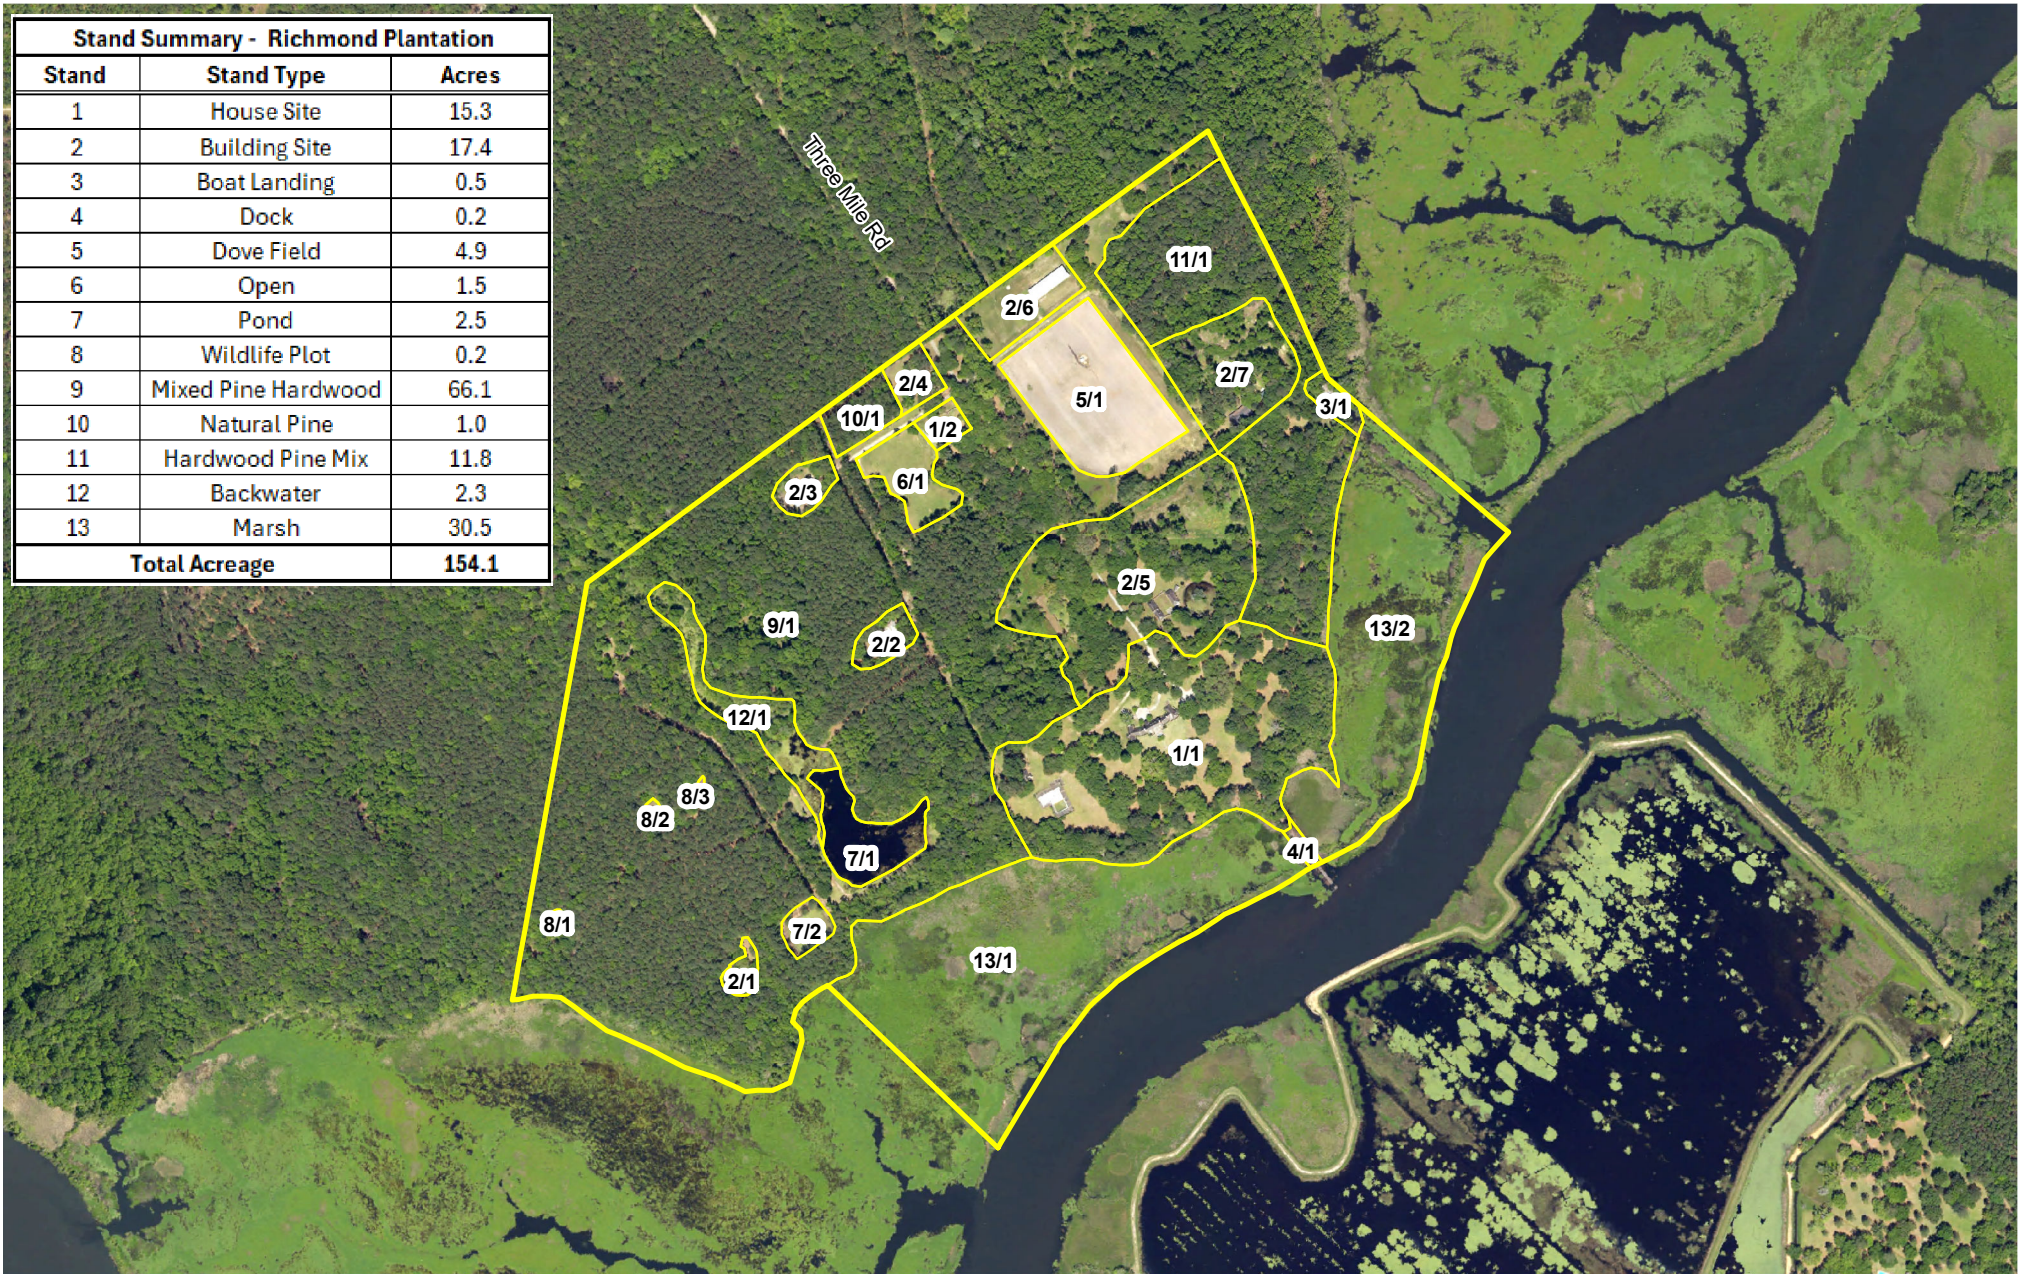

 Denotes 154.1 +/- Acres in the Lowcountry Land Trust

Boundary Map
Richmond Plantation
154.1 +/- Acres
Berkeley County, SC
Date: 3/20/2025
2023 Aerial Photography

Stand Summary - Richmond Plantation		
Stand	Stand Type	Acres
1	House Site	15.3
2	Building Site	17.4
3	Boat Landing	0.5
4	Dock	0.2
5	Dove Field	4.9
6	Open	1.5
7	Pond	2.5
8	Wildlife Plot	0.2
9	Mixed Pine Hardwood	66.1
10	Natural Pine	1.0
11	Hardwood Pine Mix	11.8
12	Backwater	2.3
13	Marsh	30.5
Total Acreage		154.1

Stand Map
 Richmond Plantation
 154.1 +/- Acres
 Berkeley County, SC
 Date: 4/23/2025
 2023 Aerial Photography

Location Map
 Richmond Plantation
 154.1 +/- Acres
 Berkeley County, SC
 Date: 6/25/2025
 2023 Aerial Photography

Attraction	Drive Time	Miles
Monks Corner	25 Min.	15
Charleston	1 Hr & 5 Min.	43
Isle of Palms	1 Hr	44
Folly Beach	1 Hr & 20 Min.	54
Columbia	2 Hrs & 8 Min.	121

Location Map
 Richmond Plantation
 154.1 +/- Acres
 Berkeley County, SC
 Date: 6/25/2025
 2023 Aerial Photography