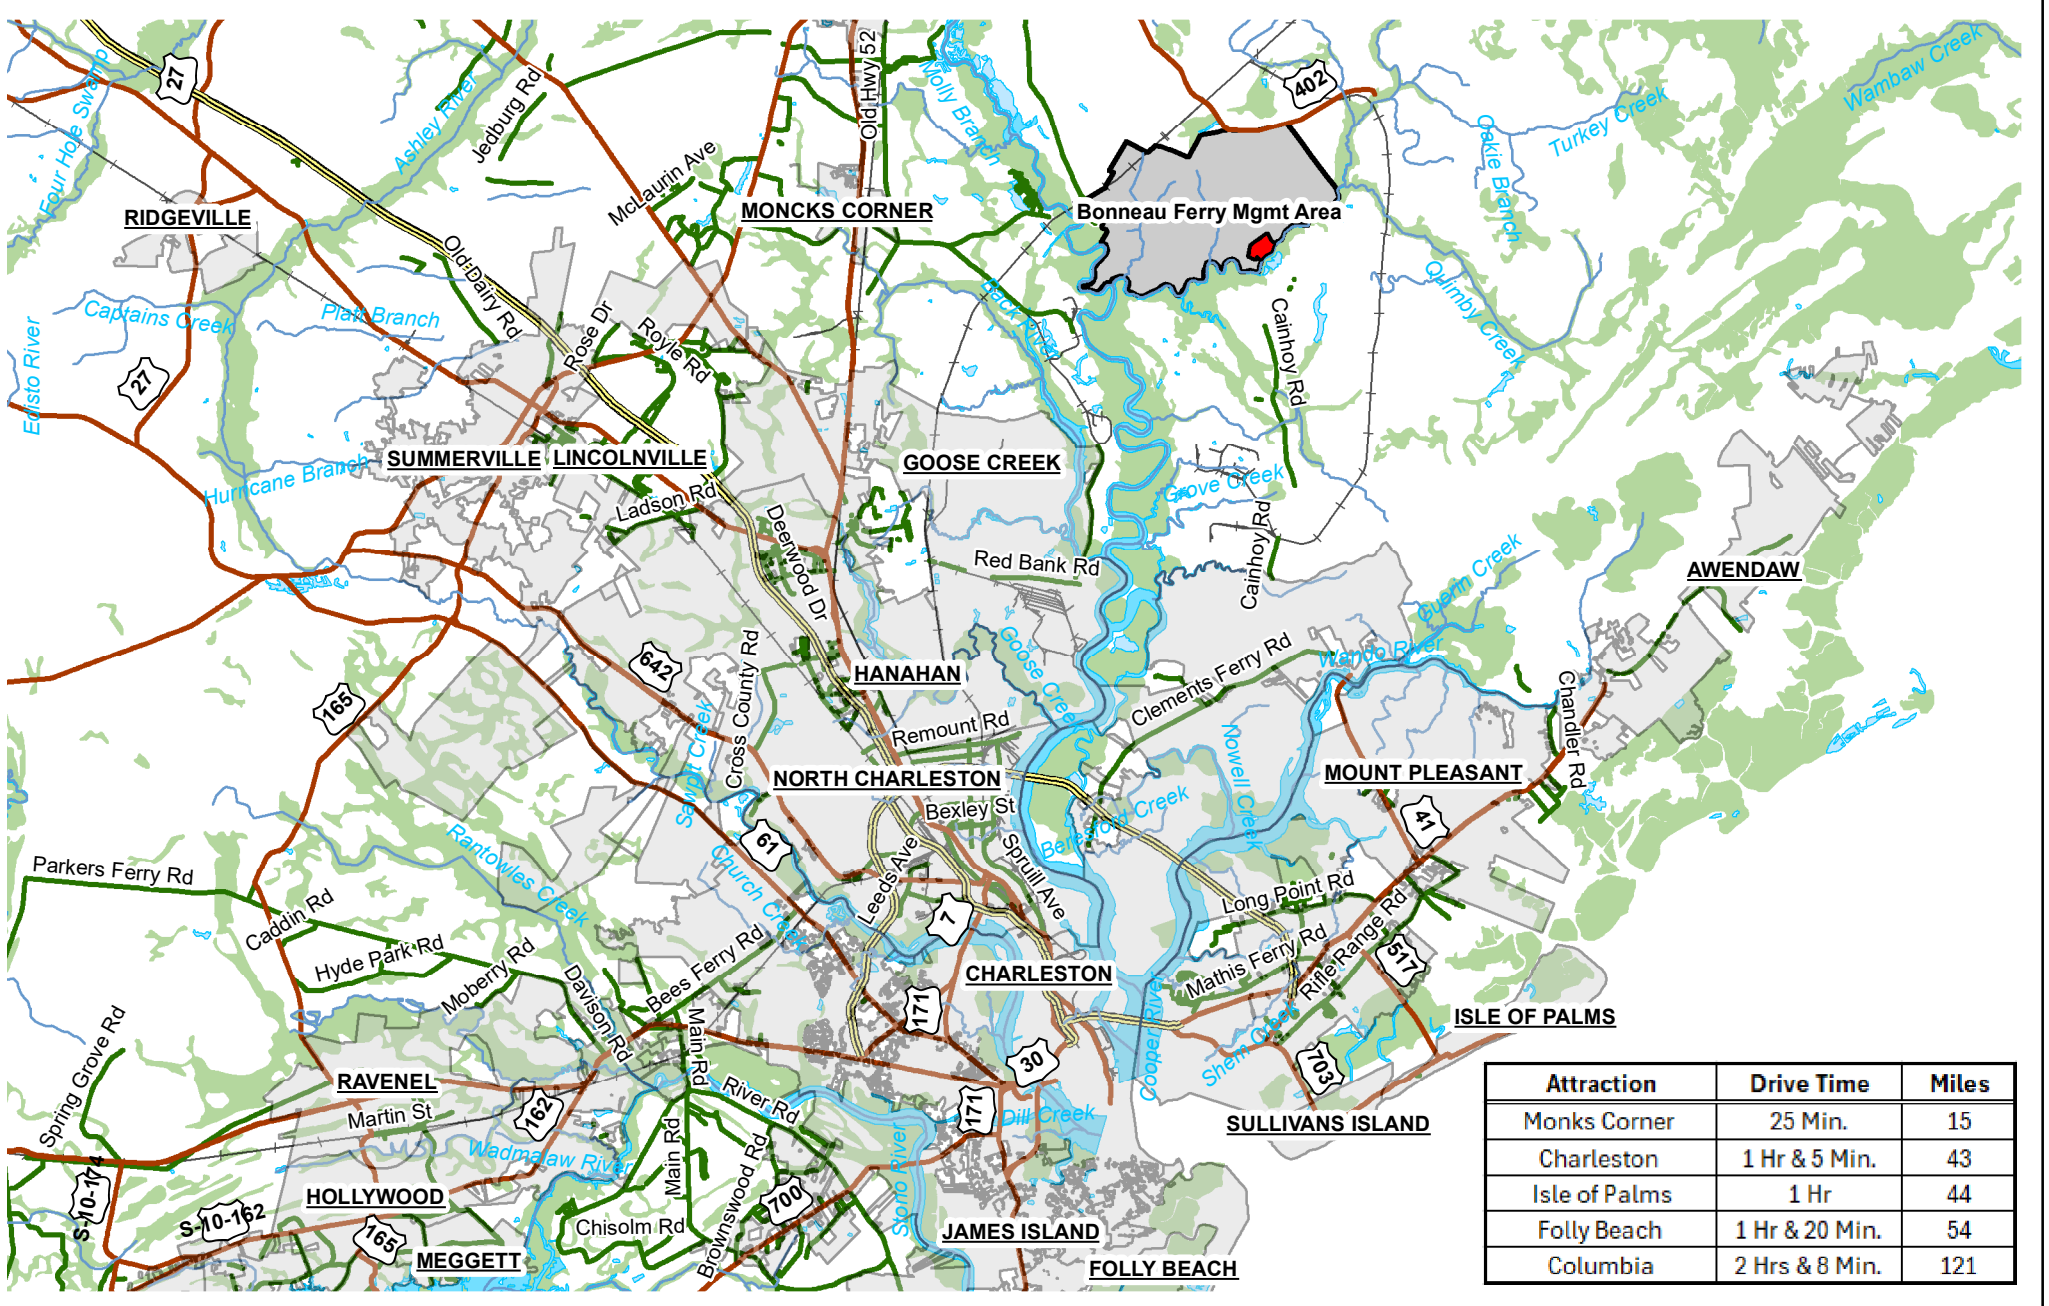

 Denotes 154.1 +/- Acres in the Lowcountry Land Trust

Boundary Map
Richmond Plantation
154.1 +/- Acres
Berkeley County, SC
Date: 3/20/2025
2023 Aerial Photography

Stand Summary - Richmond Plantation		
Stand	Stand Type	Acres
1	House Site	15.3
2	Building Site	17.4
3	Boat Landing	0.5
4	Dock	0.2
5	Dove Field	4.9
6	Open	1.5
7	Pond	2.5
8	Wildlife Plot	0.2
9	Mixed Pine Hardwood	66.1
10	Natural Pine	1.0
11	Hardwood Pine Mix	11.8
12	Backwater	2.3
13	Marsh	30.5
Total Acreage		154.1

Stand Map
 Richmond Plantation
 154.1 +/- Acres
 Berkeley County, SC
 Date: 4/23/2025
 2023 Aerial Photography

Location Map
 Richmond Plantation
 154.1 +/- Acres
 Berkeley County, SC
 Date: 6/25/2025
 2023 Aerial Photography

Attraction	Drive Time	Miles
Monks Corner	25 Min.	15
Charleston	1 Hr & 5 Min.	43
Isle of Palms	1 Hr	44
Folly Beach	1 Hr & 20 Min.	54
Columbia	2 Hrs & 8 Min.	121

Location Map
 Richmond Plantation
 154.1 +/- Acres
 Berkeley County, SC
 Date: 6/25/2025
 2023 Aerial Photography