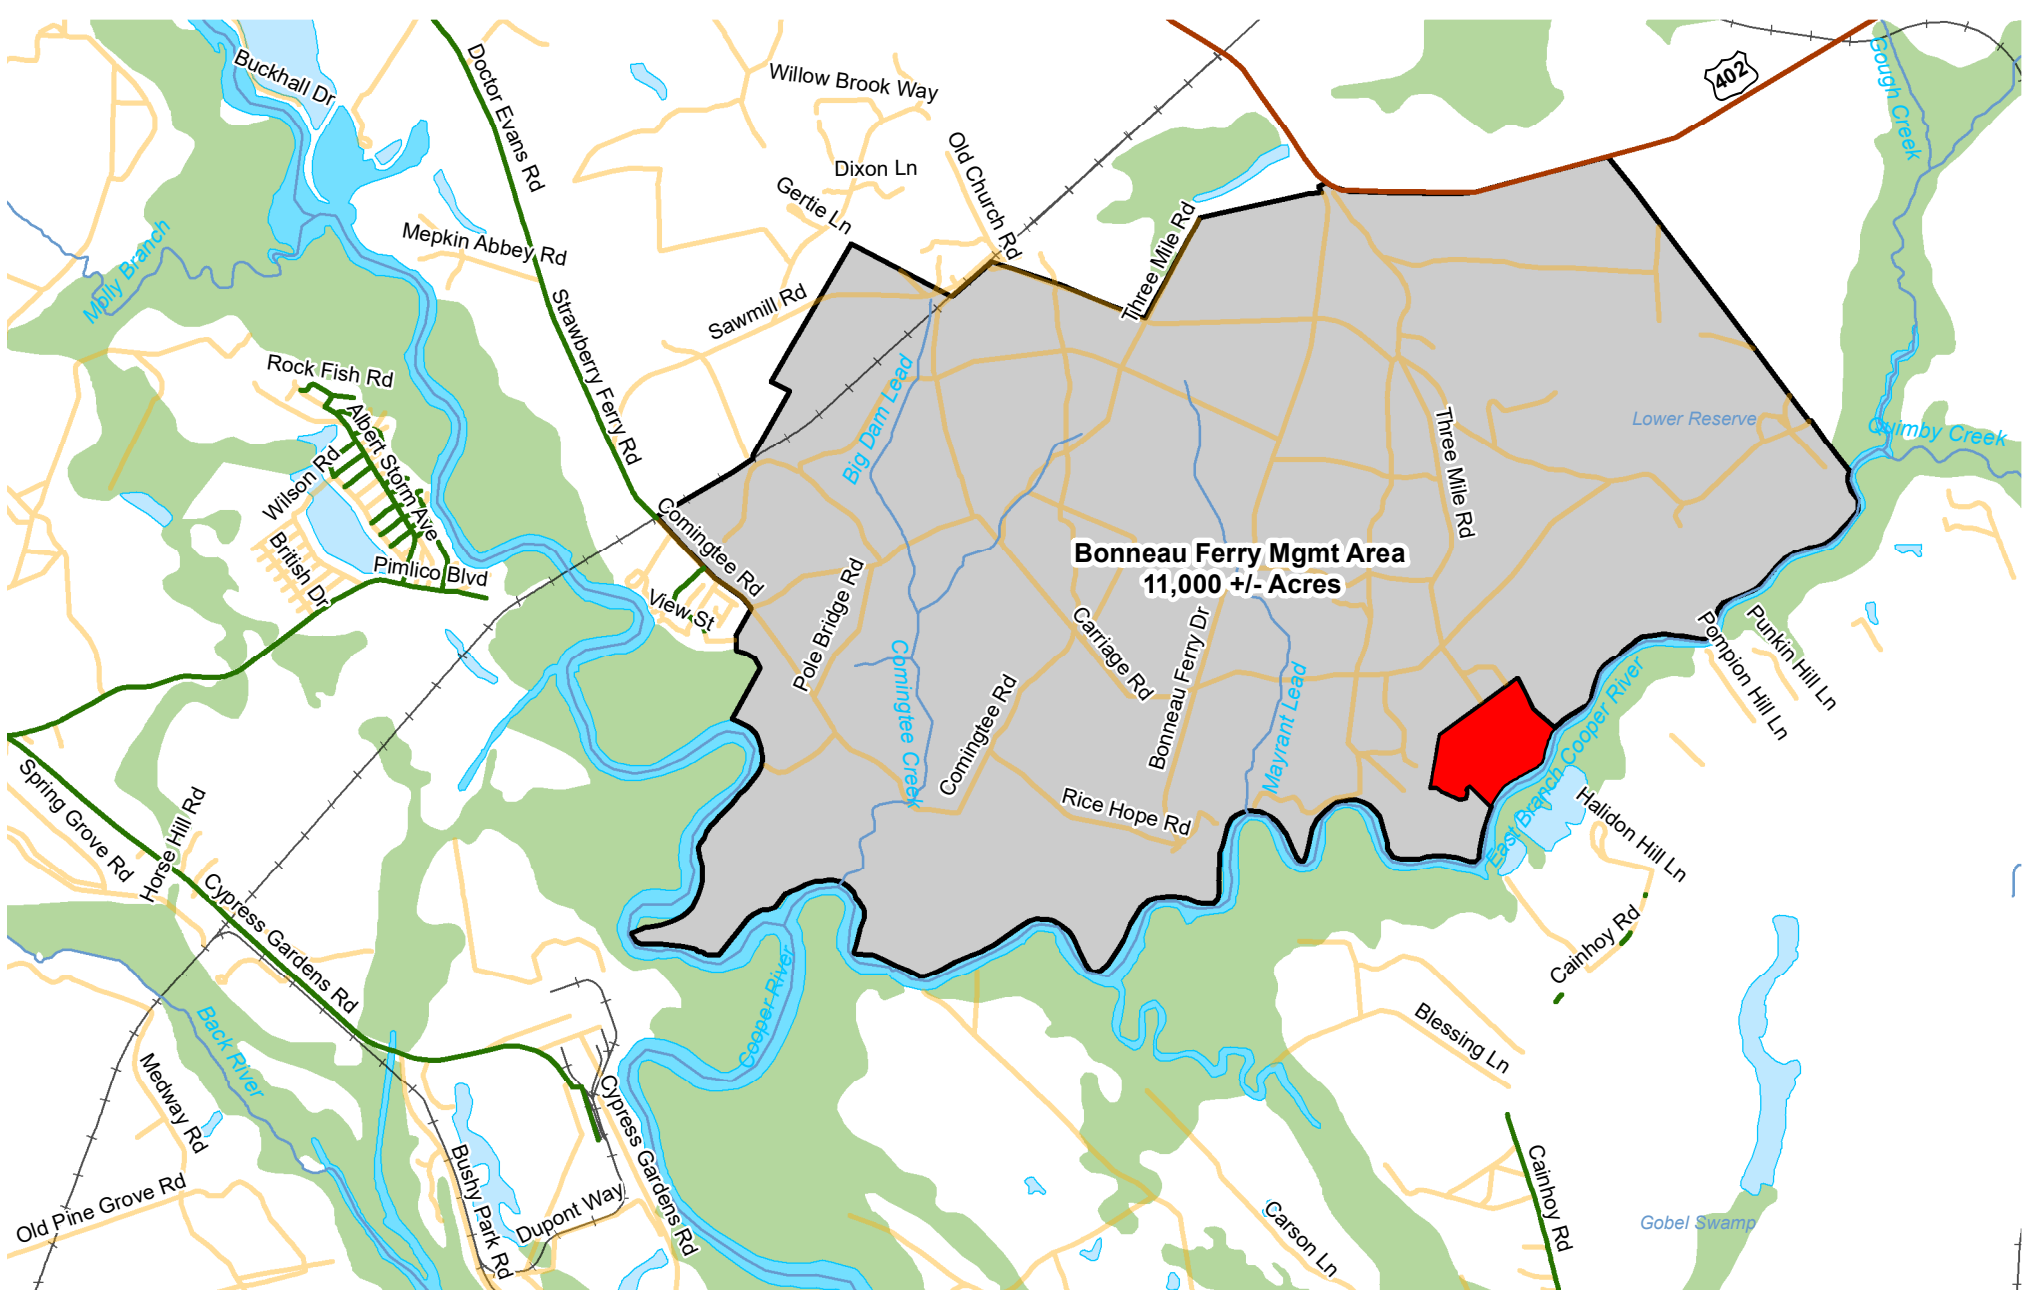

 Denotes 154.1 +/- Acres in the Lowcountry Land Trust

Boundary Map
Richmond Plantation
154.1 +/- Acres
Berkeley County, SC
Date: 3/20/2025
2023 Aerial Photography

Stand Summary - Richmond Plantation		
Stand	Stand Type	Acres
1	House Site	15.3
2	Building Site	17.4
3	Boat Landing	0.5
4	Dock	0.2
5	Dove Field	4.9
6	Open	1.5
7	Pond	2.5
8	Wildlife Plot	0.2
9	Mixed Pine Hardwood	66.1
10	Natural Pine	1.0
11	Hardwood Pine Mix	11.8
12	Backwater	2.3
13	Marsh	30.5
Total Acreage		154.1

Stand Map
 Richmond Plantation
 154.1 +/- Acres
 Berkeley County, SC
 Date: 4/23/2025
 2023 Aerial Photography

Location Map
 Richmond Plantation
 154.1 +/- Acres
 Berkeley County, SC
 Date: 6/25/2025
 2023 Aerial Photography

Attraction	Drive Time	Miles
Monks Corner	25 Min.	15
Charleston	1 Hr & 5 Min.	43
Isle of Palms	1 Hr	44
Folly Beach	1 Hr & 20 Min.	54
Columbia	2 Hrs & 8 Min.	121

Location Map
 Richmond Plantation
 154.1 +/- Acres
 Berkeley County, SC
 Date: 6/25/2025
 2023 Aerial Photography