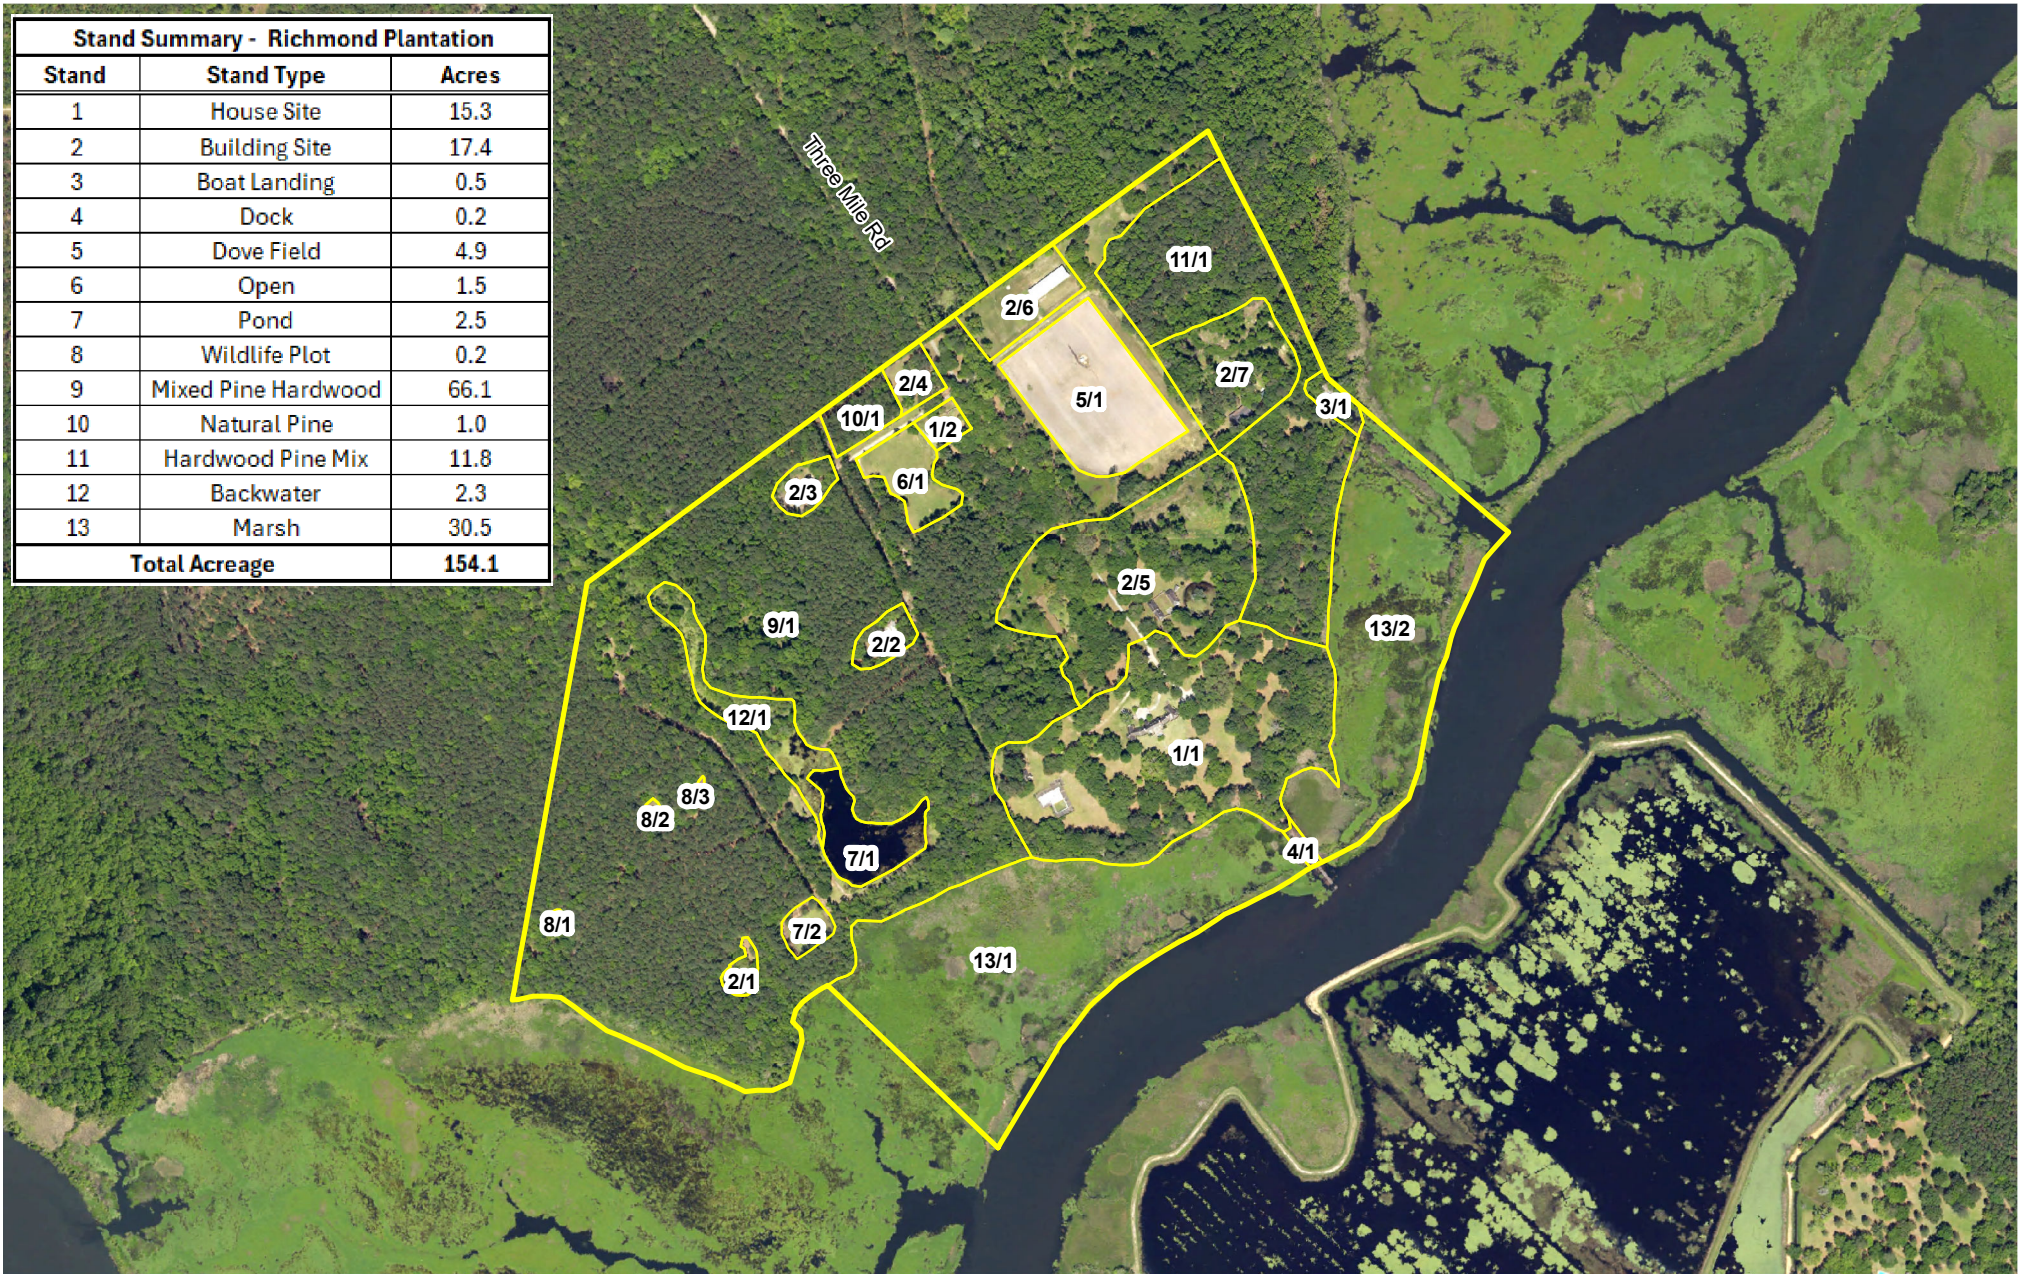

Stand Summary - Richmond Plantation		
Stand	Stand Type	Acres
1	House Site	15.3
2	Building Site	17.4
3	Boat Landing	0.5
4	Dock	0.2
5	Dove Field	4.9
6	Open	1.5
7	Pond	2.5
8	Wildlife Plot	0.2
9	Mixed Pine Hardwood	66.1
10	Natural Pine	1.0
11	Hardwood Pine Mix	11.8
12	Backwater	2.3
13	Marsh	30.5
Total Acreage		154.1

Stand Map
 Richmond Plantation
 154.1 +/- Acres
 Berkeley County, SC
 Date: 4/23/2025
 2023 Aerial Photography