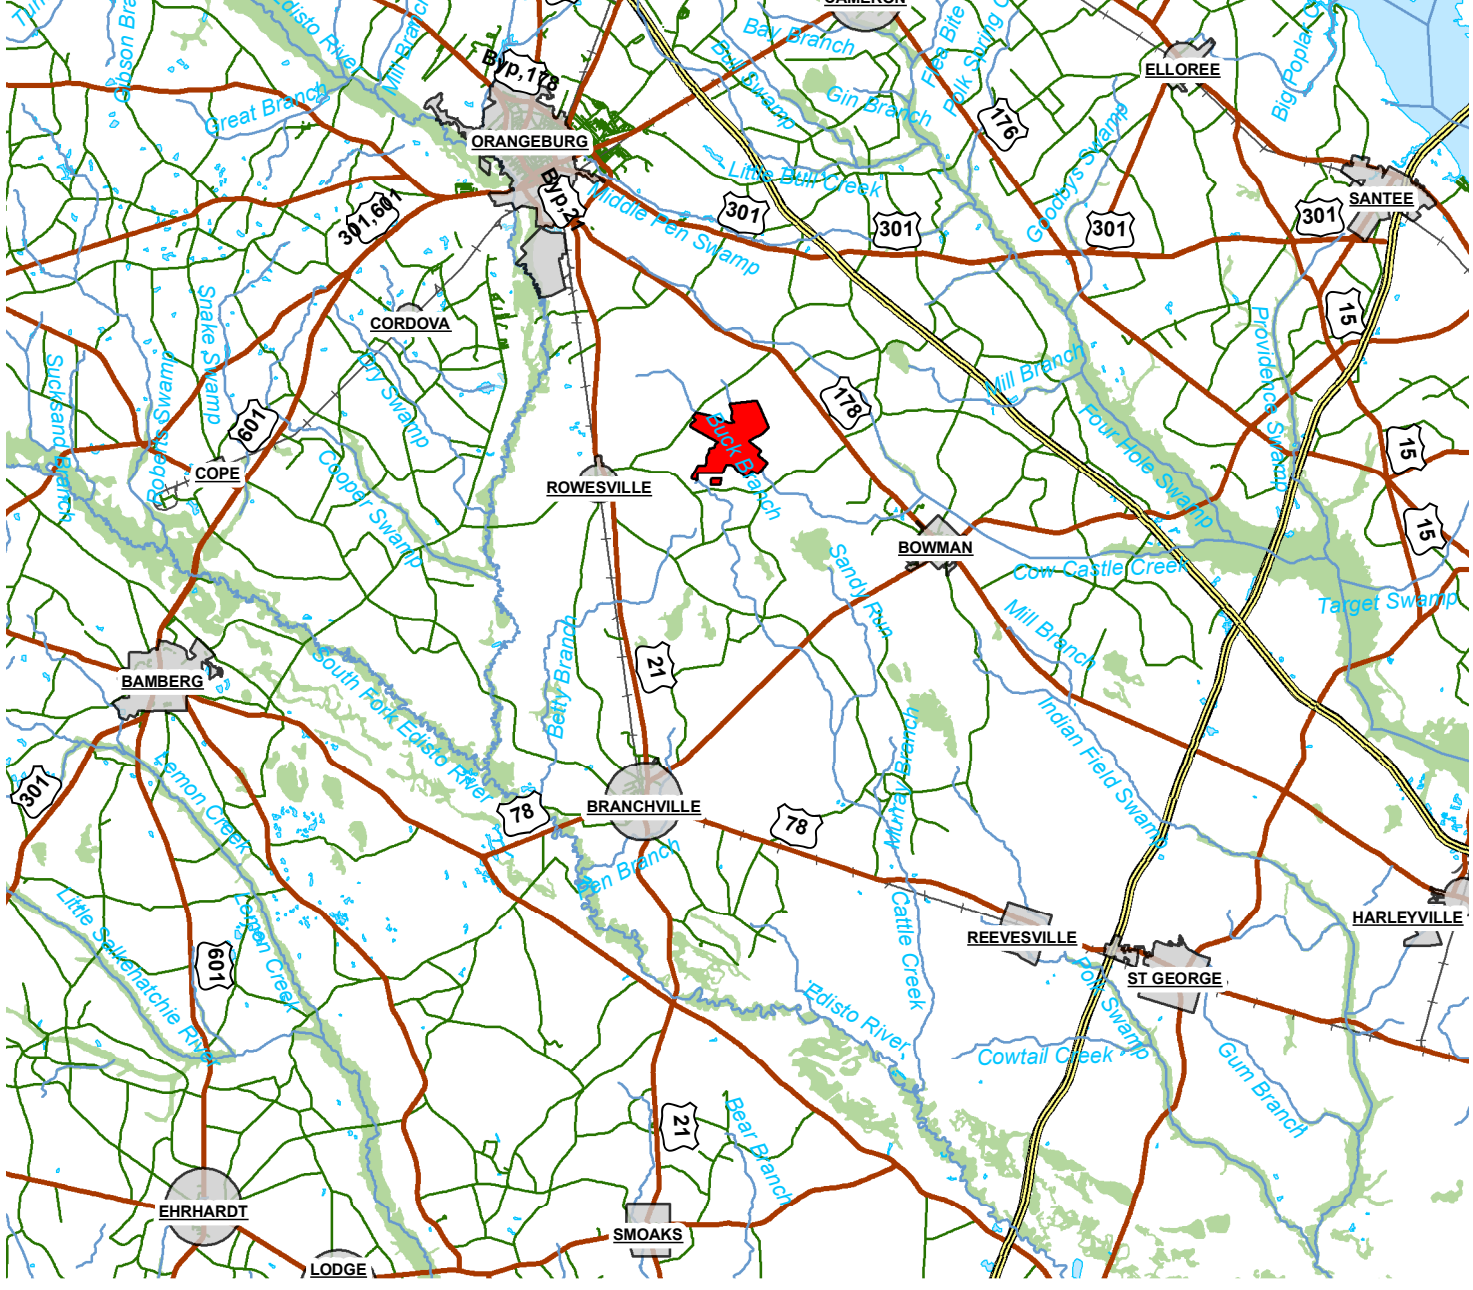

City	Miles	Drive Time
Orangeburg	10	18 Min
Santee	21	30 Min
Bamberg	21	33 Min
Walterboro	46	52 Min
Summerville	47	1 Hr
Columbia	60	1 Hr
Sumter	63	1 Hr 10 Min
Florence	91	1 Hr 30 Min

Exhibit A

Location Map  
 Rowesville Tree Farm  
 1622.7 +/- GIS Acres  
 Orangeburg County, SC  
 7/14/2025  
 2023 Aerial Photography