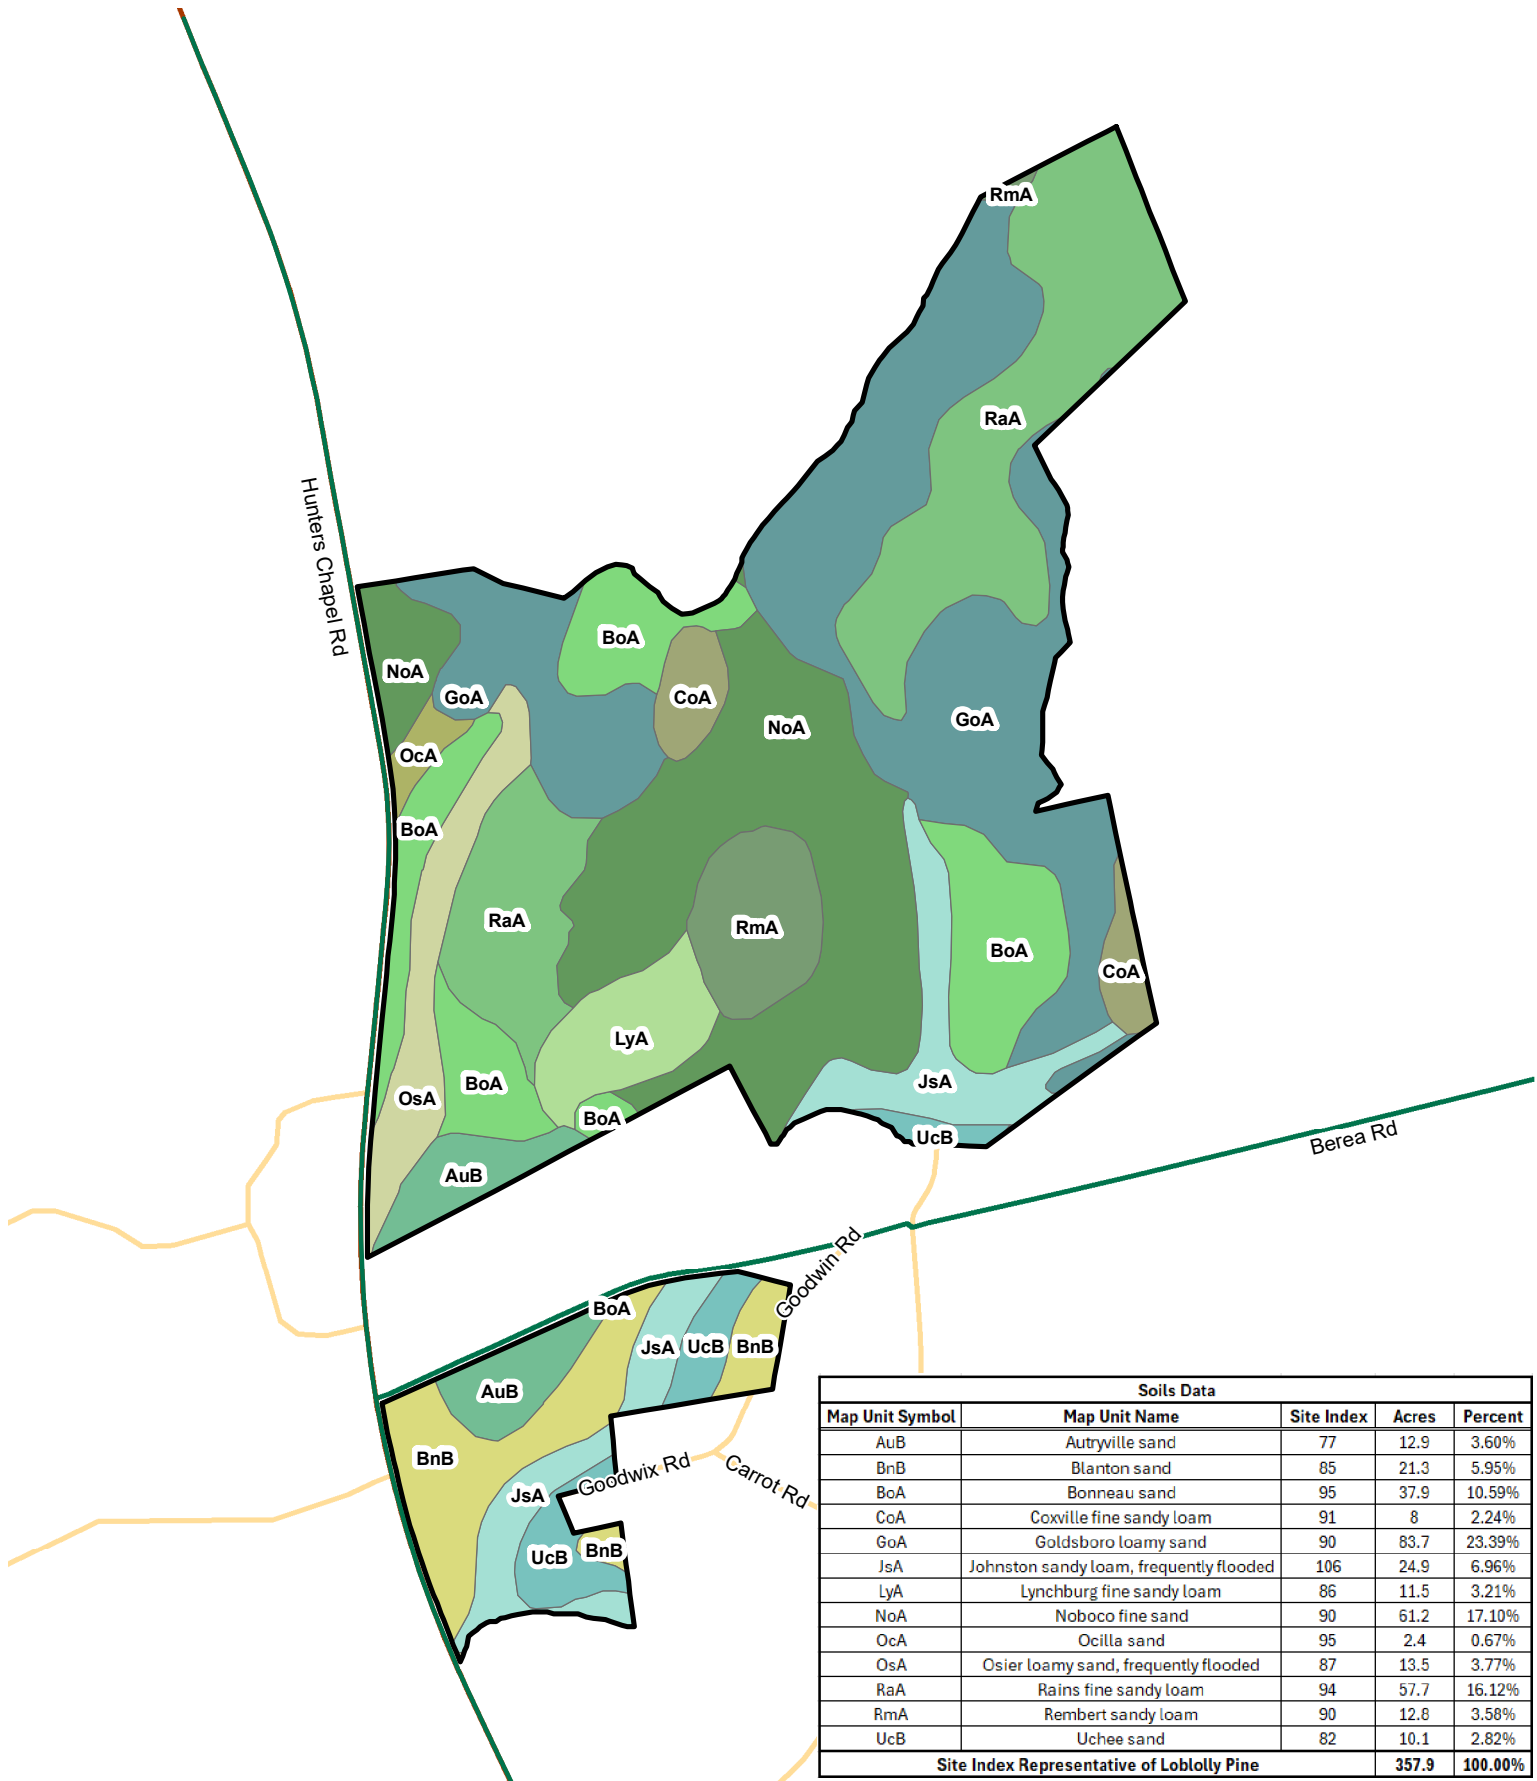

Soils Data				
Map Unit Symbol	Map Unit Name	Site Index	Acres	Percent
AuB	Autryville sand	77	12.9	3.60%
BnB	Blanton sand	85	21.3	5.95%
BoA	Bonneau sand	95	37.9	10.59%
CoA	Coxville fine sandy loam	91	8	2.24%
GoA	Goldsboro loamy sand	90	83.7	23.39%
JsA	Johnston sandy loam, frequently flooded	106	24.9	6.96%
LyA	Lynchburg fine sandy loam	86	11.5	3.21%
NoA	Noboco fine sand	90	61.2	17.10%
OcA	Ocilla sand	95	2.4	0.67%
OsA	Osier loamy sand, frequently flooded	87	13.5	3.77%
RaA	Rains fine sandy loam	94	57.7	16.12%
RmA	Rembert sandy loam	90	12.8	3.58%
UcB	Uchee sand	82	10.1	2.82%
Site Index Representative of Loblolly Pine			357.9	100.00%