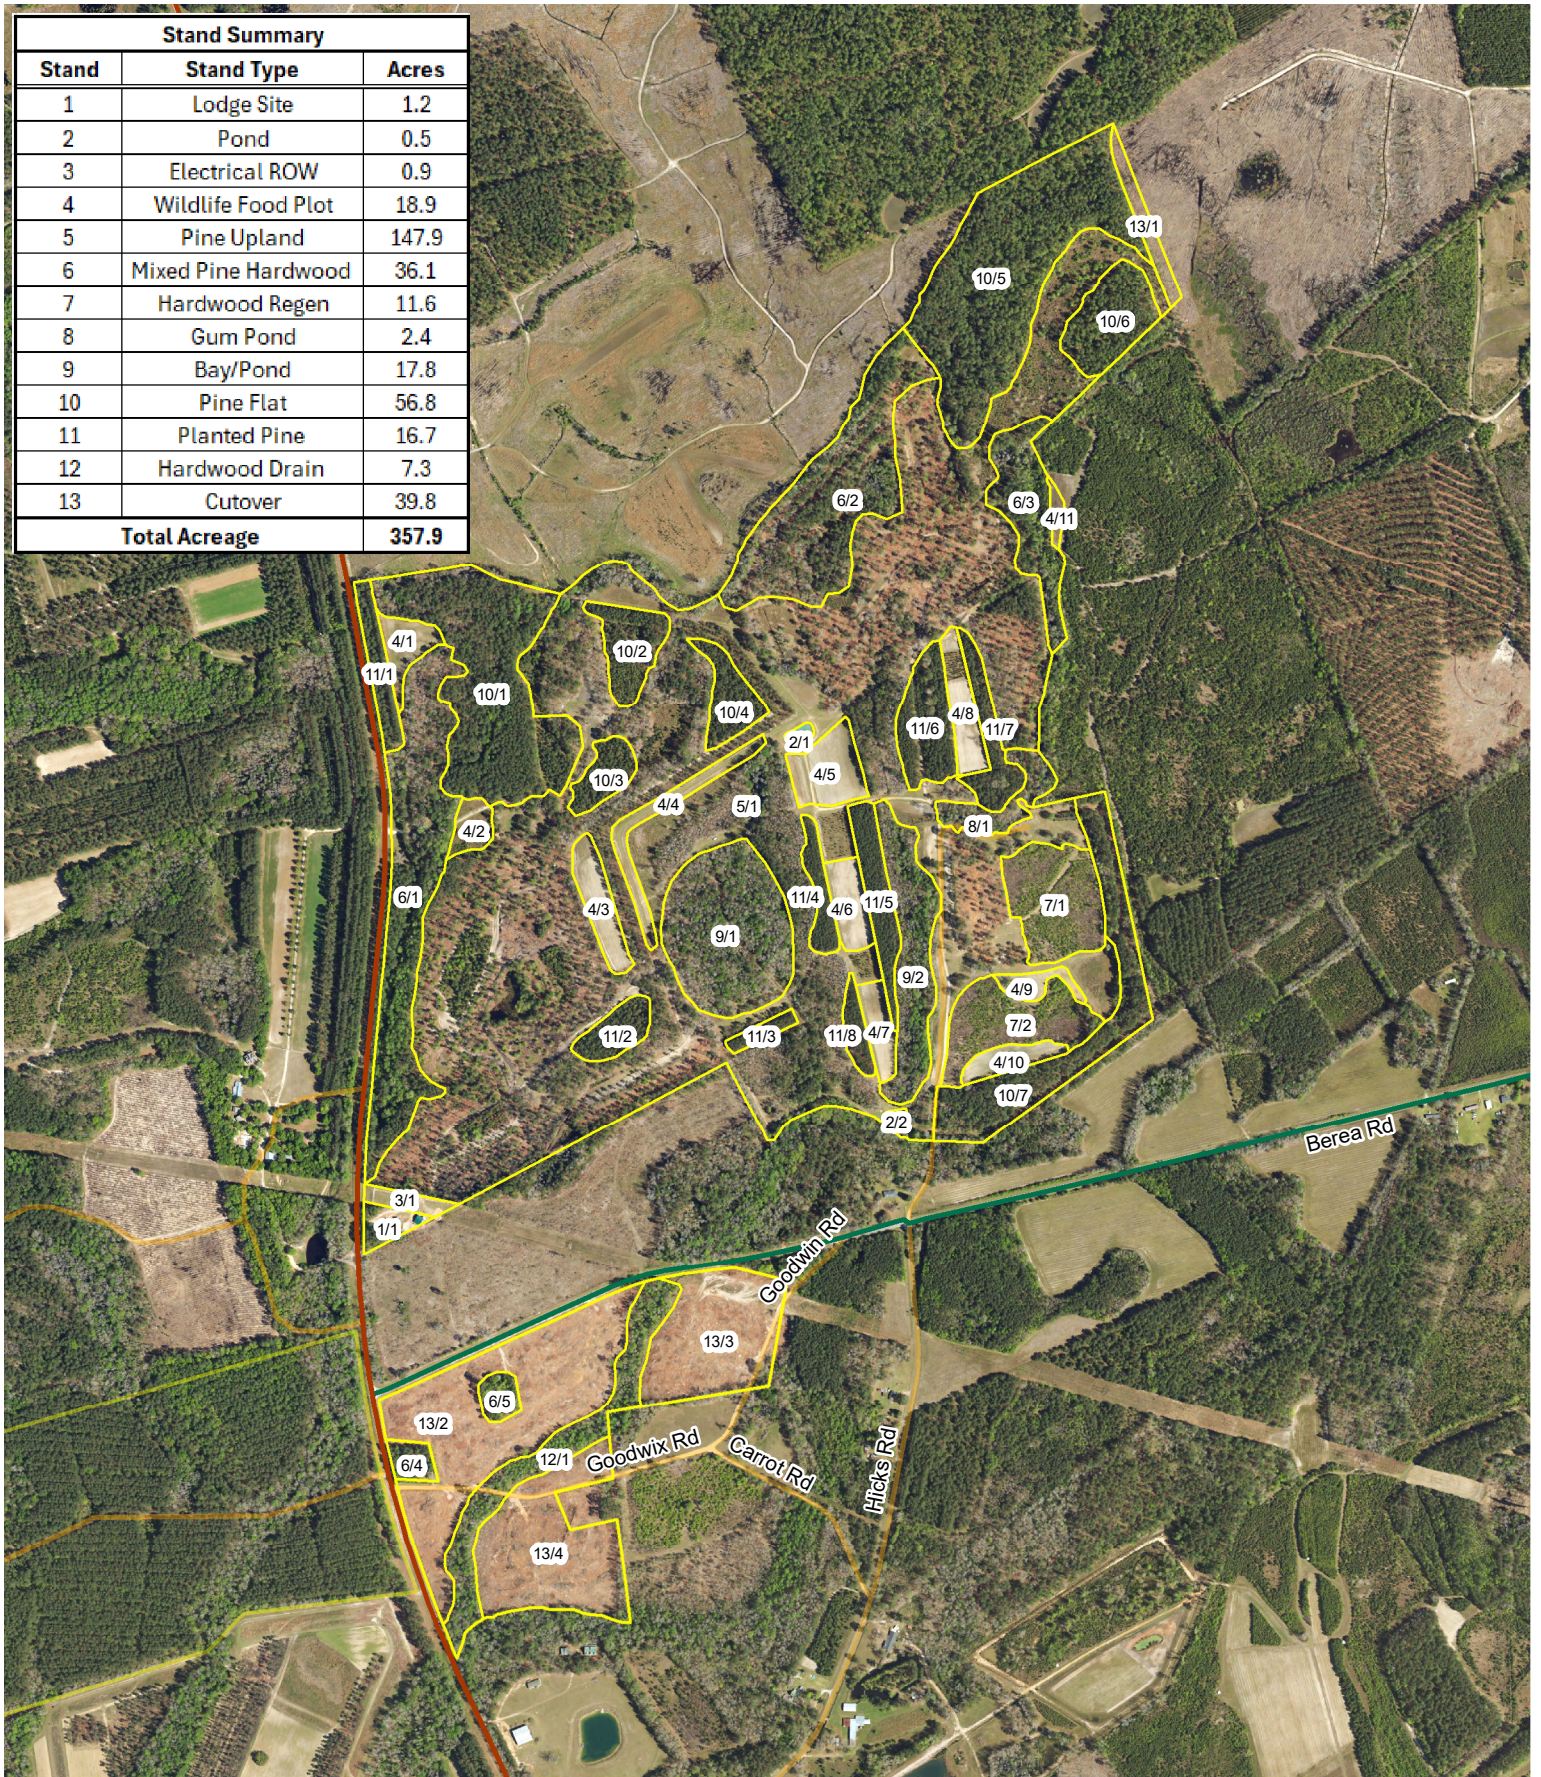

Tall Pine Preserve – Property Highlights

- 358 +/- acre Turnkey high-fenced whitetail preserve in Bamberg County, SC
- Offered with tractors, planters, UTVs and all of the necessary items to run the farm at a high level.
- 170-200 inch Whitetails!
- The Whitetail herd has been strictly managed for the production of trophy deer and there is an exceptional protein/feeding schedule in place
- Over 19,000 feet of 10-foot perimeter fence
- Numerous high-quality elevated deer stands, baiting sites, and food plots
- Newly renovated 3-bedroom, 2-bathroom hunting cabin with fenced entrance and custom pool
- 40' x 35' barn complete with two large grain silos
- 3-bedroom, 2-bathroom manager's house
- Dog kennels
- 0.25 +/- acre pond
- There are no conservation easements on Tall Pine Preserve

Location Map
 Tall Pine Preserve
 357.9 +/- GIS Acres
 Bamberg County, SC
 Date: 7/23/2025
 2023 Aerial Imagery

WILLIAMS

Location Map
 Tall Pine Preserve
 357.9 +/- GIS Acres
 Bamberg County, SC
 Date: 7/23/2025
 2023 Aerial Imagery

Stand Summary		
Stand	Stand Type	Acres
1	Lodge Site	1.2
2	Pond	0.5
3	Electrical ROW	0.9
4	Wildlife Food Plot	18.9
5	Pine Upland	147.9
6	Mixed Pine Hardwood	36.1
7	Hardwood Regen	11.6
8	Gum Pond	2.4
9	Bay/Pond	17.8
10	Pine Flat	56.8
11	Planted Pine	16.7
12	Hardwood Drain	7.3
13	Cutover	39.8
Total Acreage		357.9