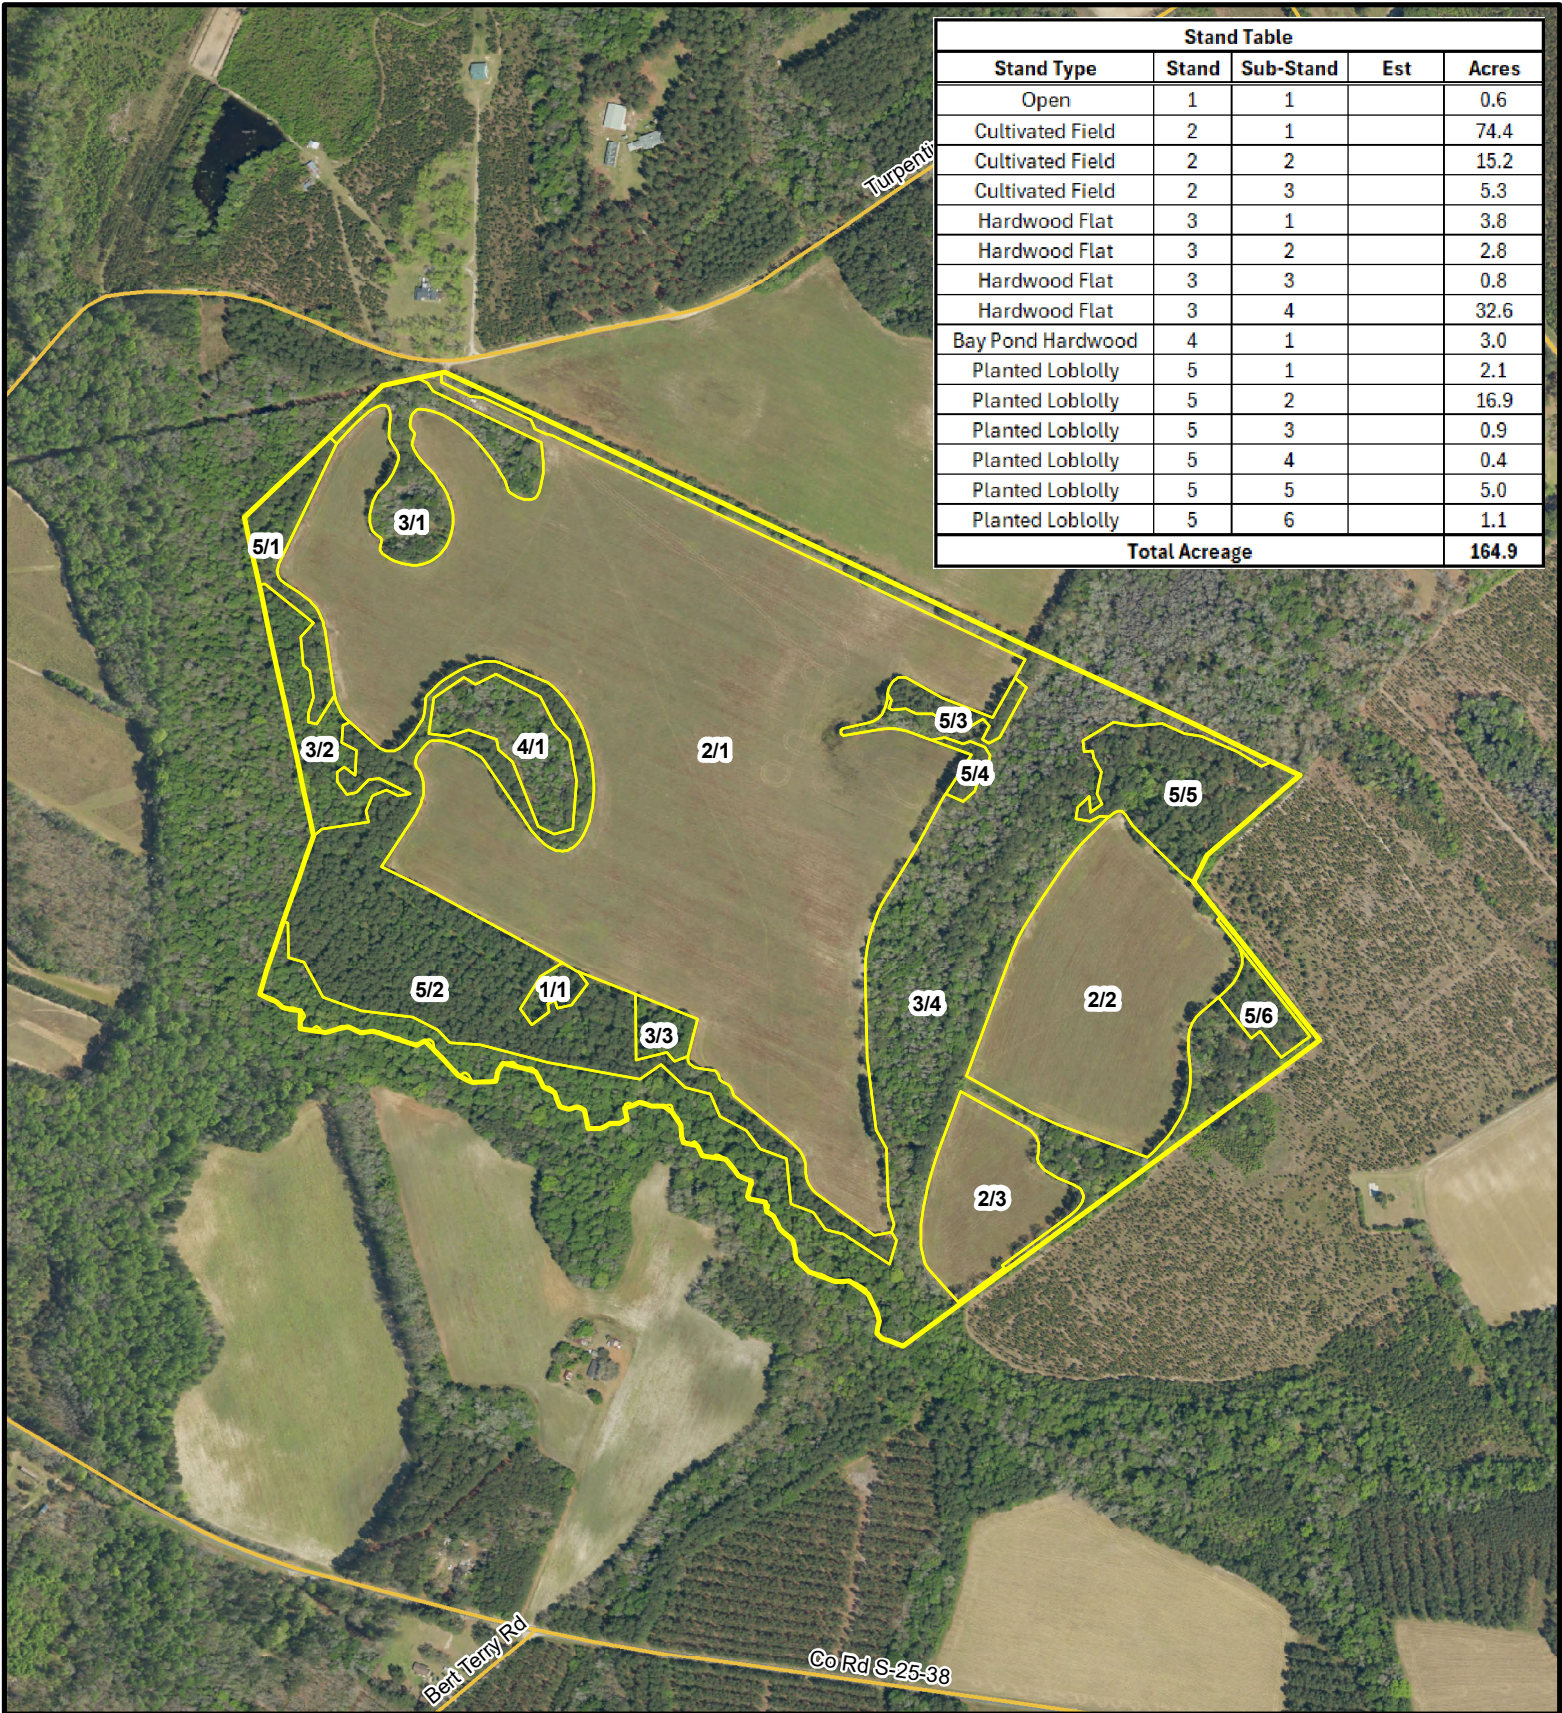

Stand Table				
Stand Type	Stand	Sub-Stand	Est	Acres
Open	1	1		0.6
Cultivated Field	2	1		74.4
Cultivated Field	2	2		15.2
Cultivated Field	2	3		5.3
Hardwood Flat	3	1		3.8
Hardwood Flat	3	2		2.8
Hardwood Flat	3	3		0.8
Hardwood Flat	3	4		32.6
Bay Pond Hardwood	4	1		3.0
Planted Loblolly	5	1		2.1
Planted Loblolly	5	2		16.9
Planted Loblolly	5	3		0.9
Planted Loblolly	5	4		0.4
Planted Loblolly	5	5		5.0
Planted Loblolly	5	6		1.1
Total Acreage				164.9

Exhibit B

Stand Map
 Crocketville Farms
 West - Northern Split
 164.9 +/- GIS Acres
 Hampton County, SC
 Date: 7/9/2025